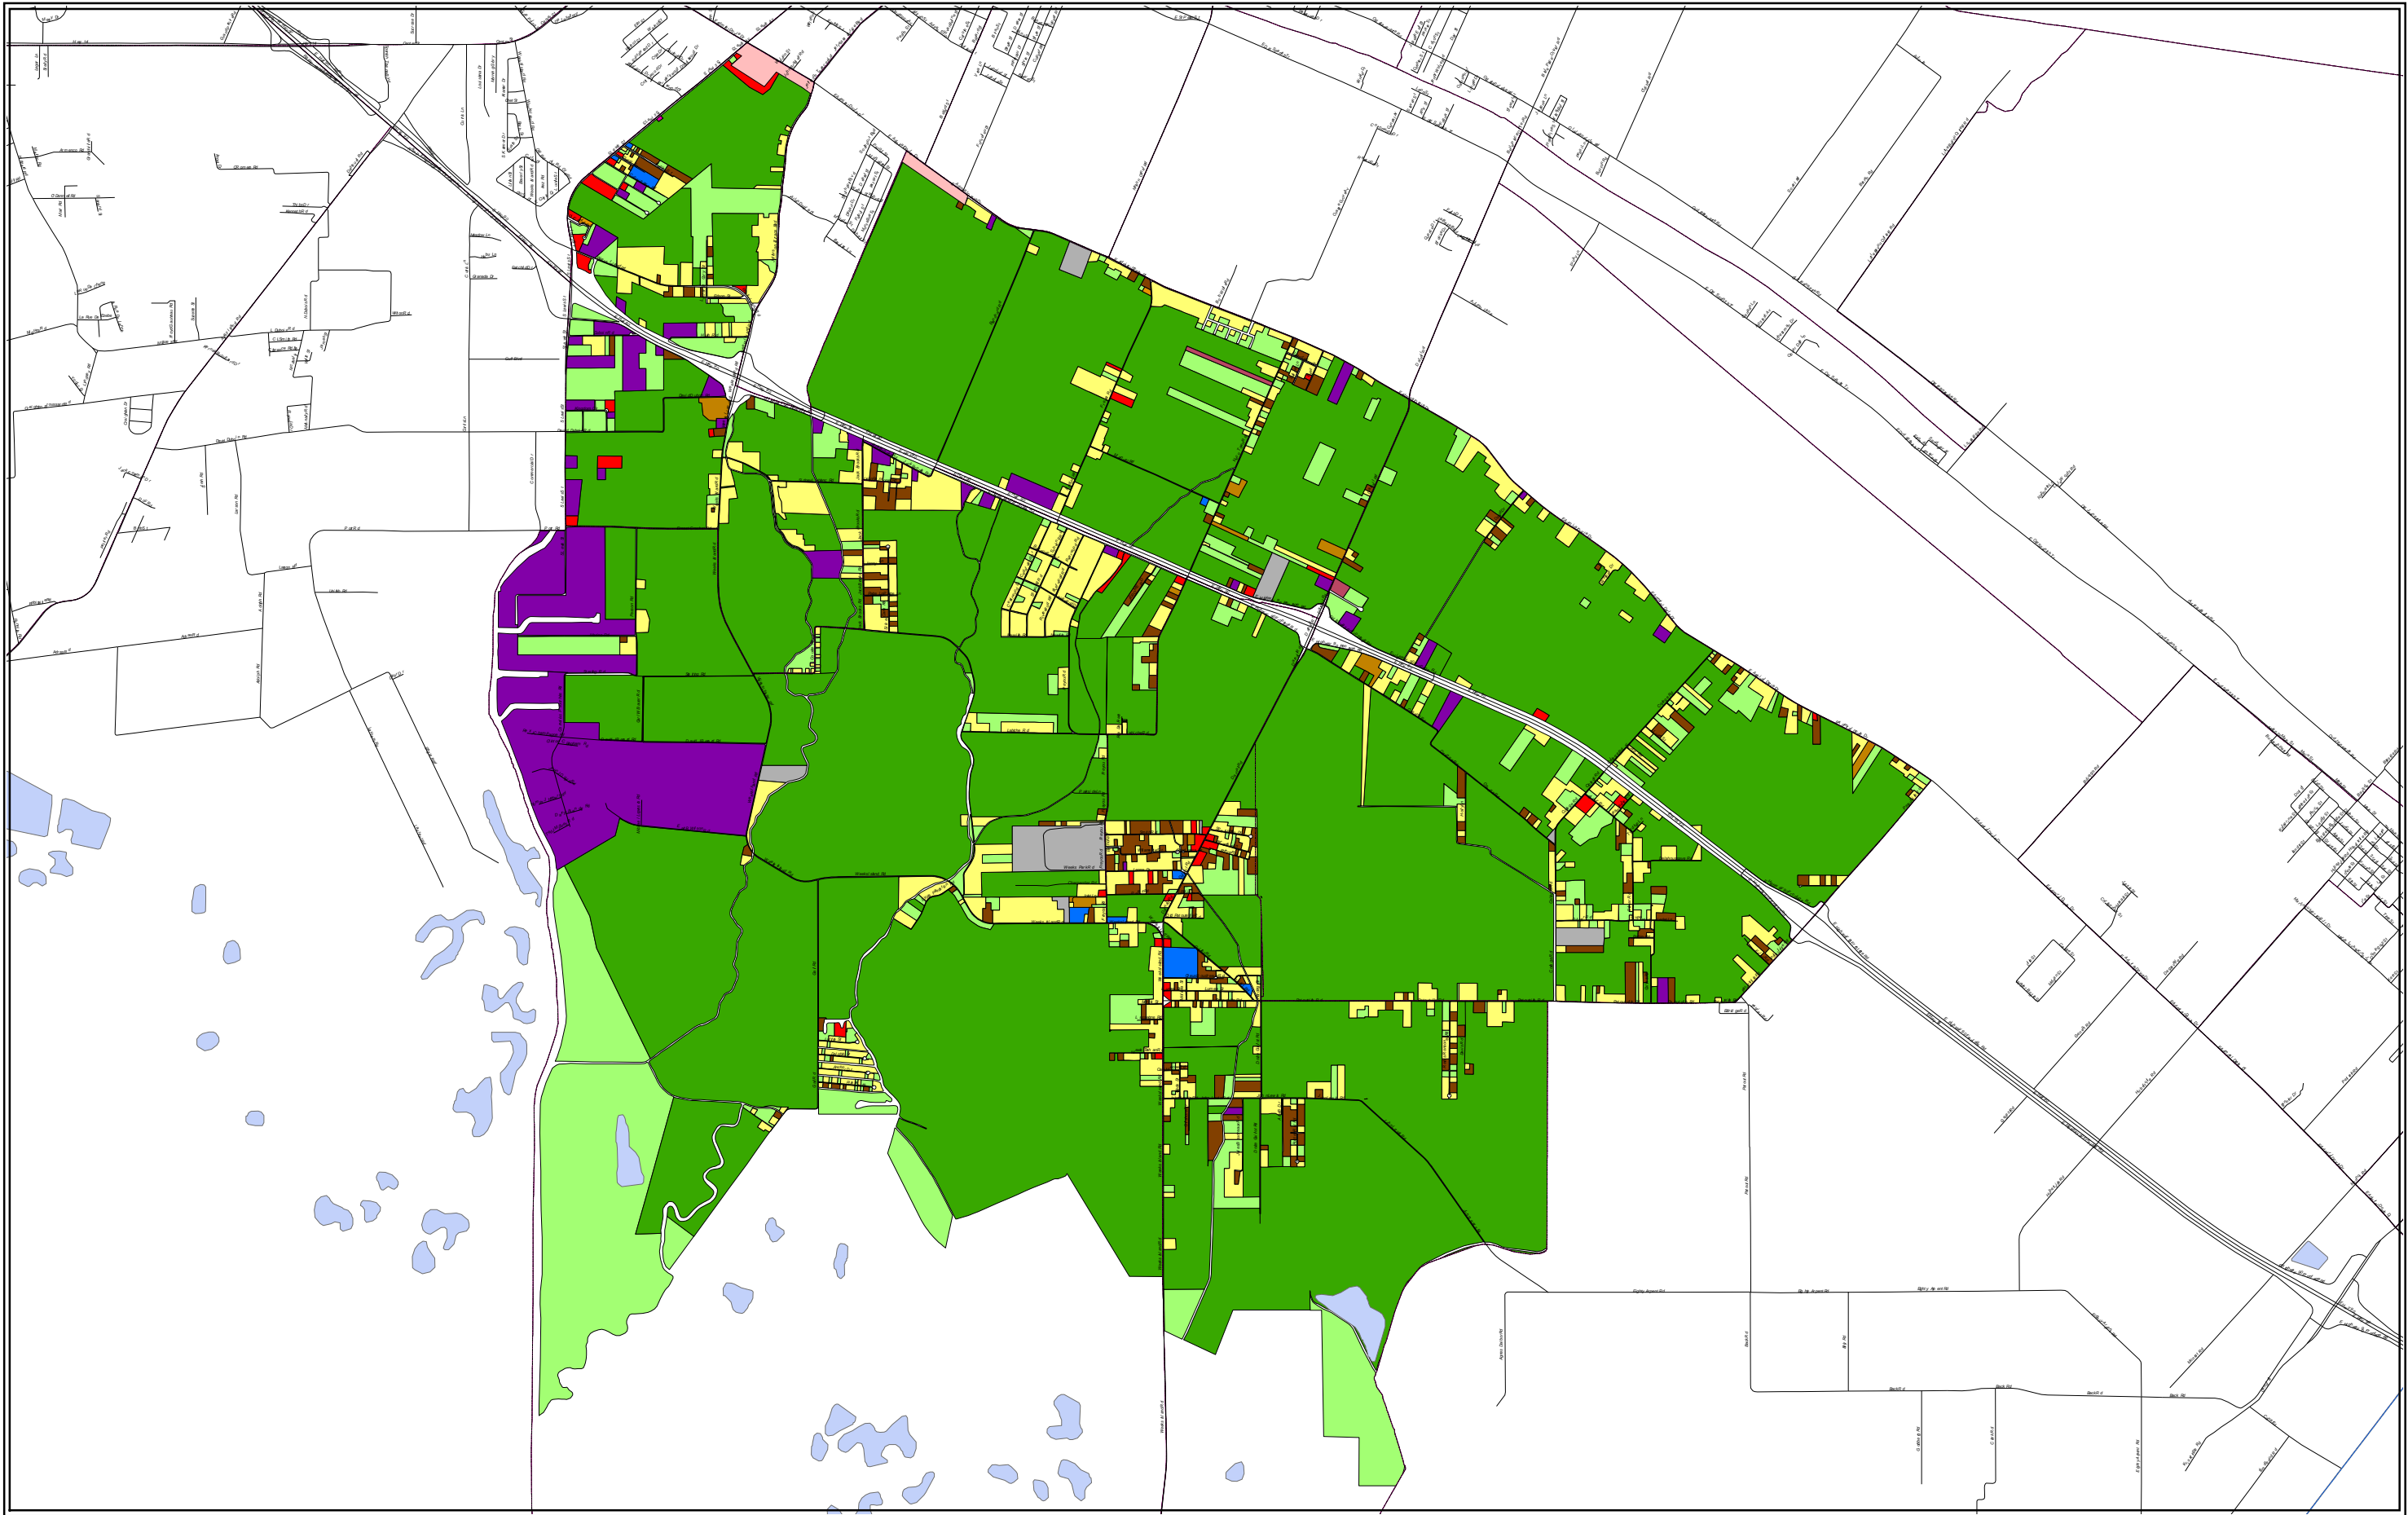

# Iberia Parish Regional Planning Commission

## Existing Land Use Study

- Legend**
- Existing Land Use Study**
- <all other values>
- Exist Use**
- PS
  - Single Family
  - Multi Family
  - Mobile Home
  - Mobile Home Park
  - Commercial
  - Government/Public Services
  - Industrial
  - Agricultural
  - Vacant/Open Land
  - Environmentally Sensitive
  - Wellheads or Tanks
  - Religious