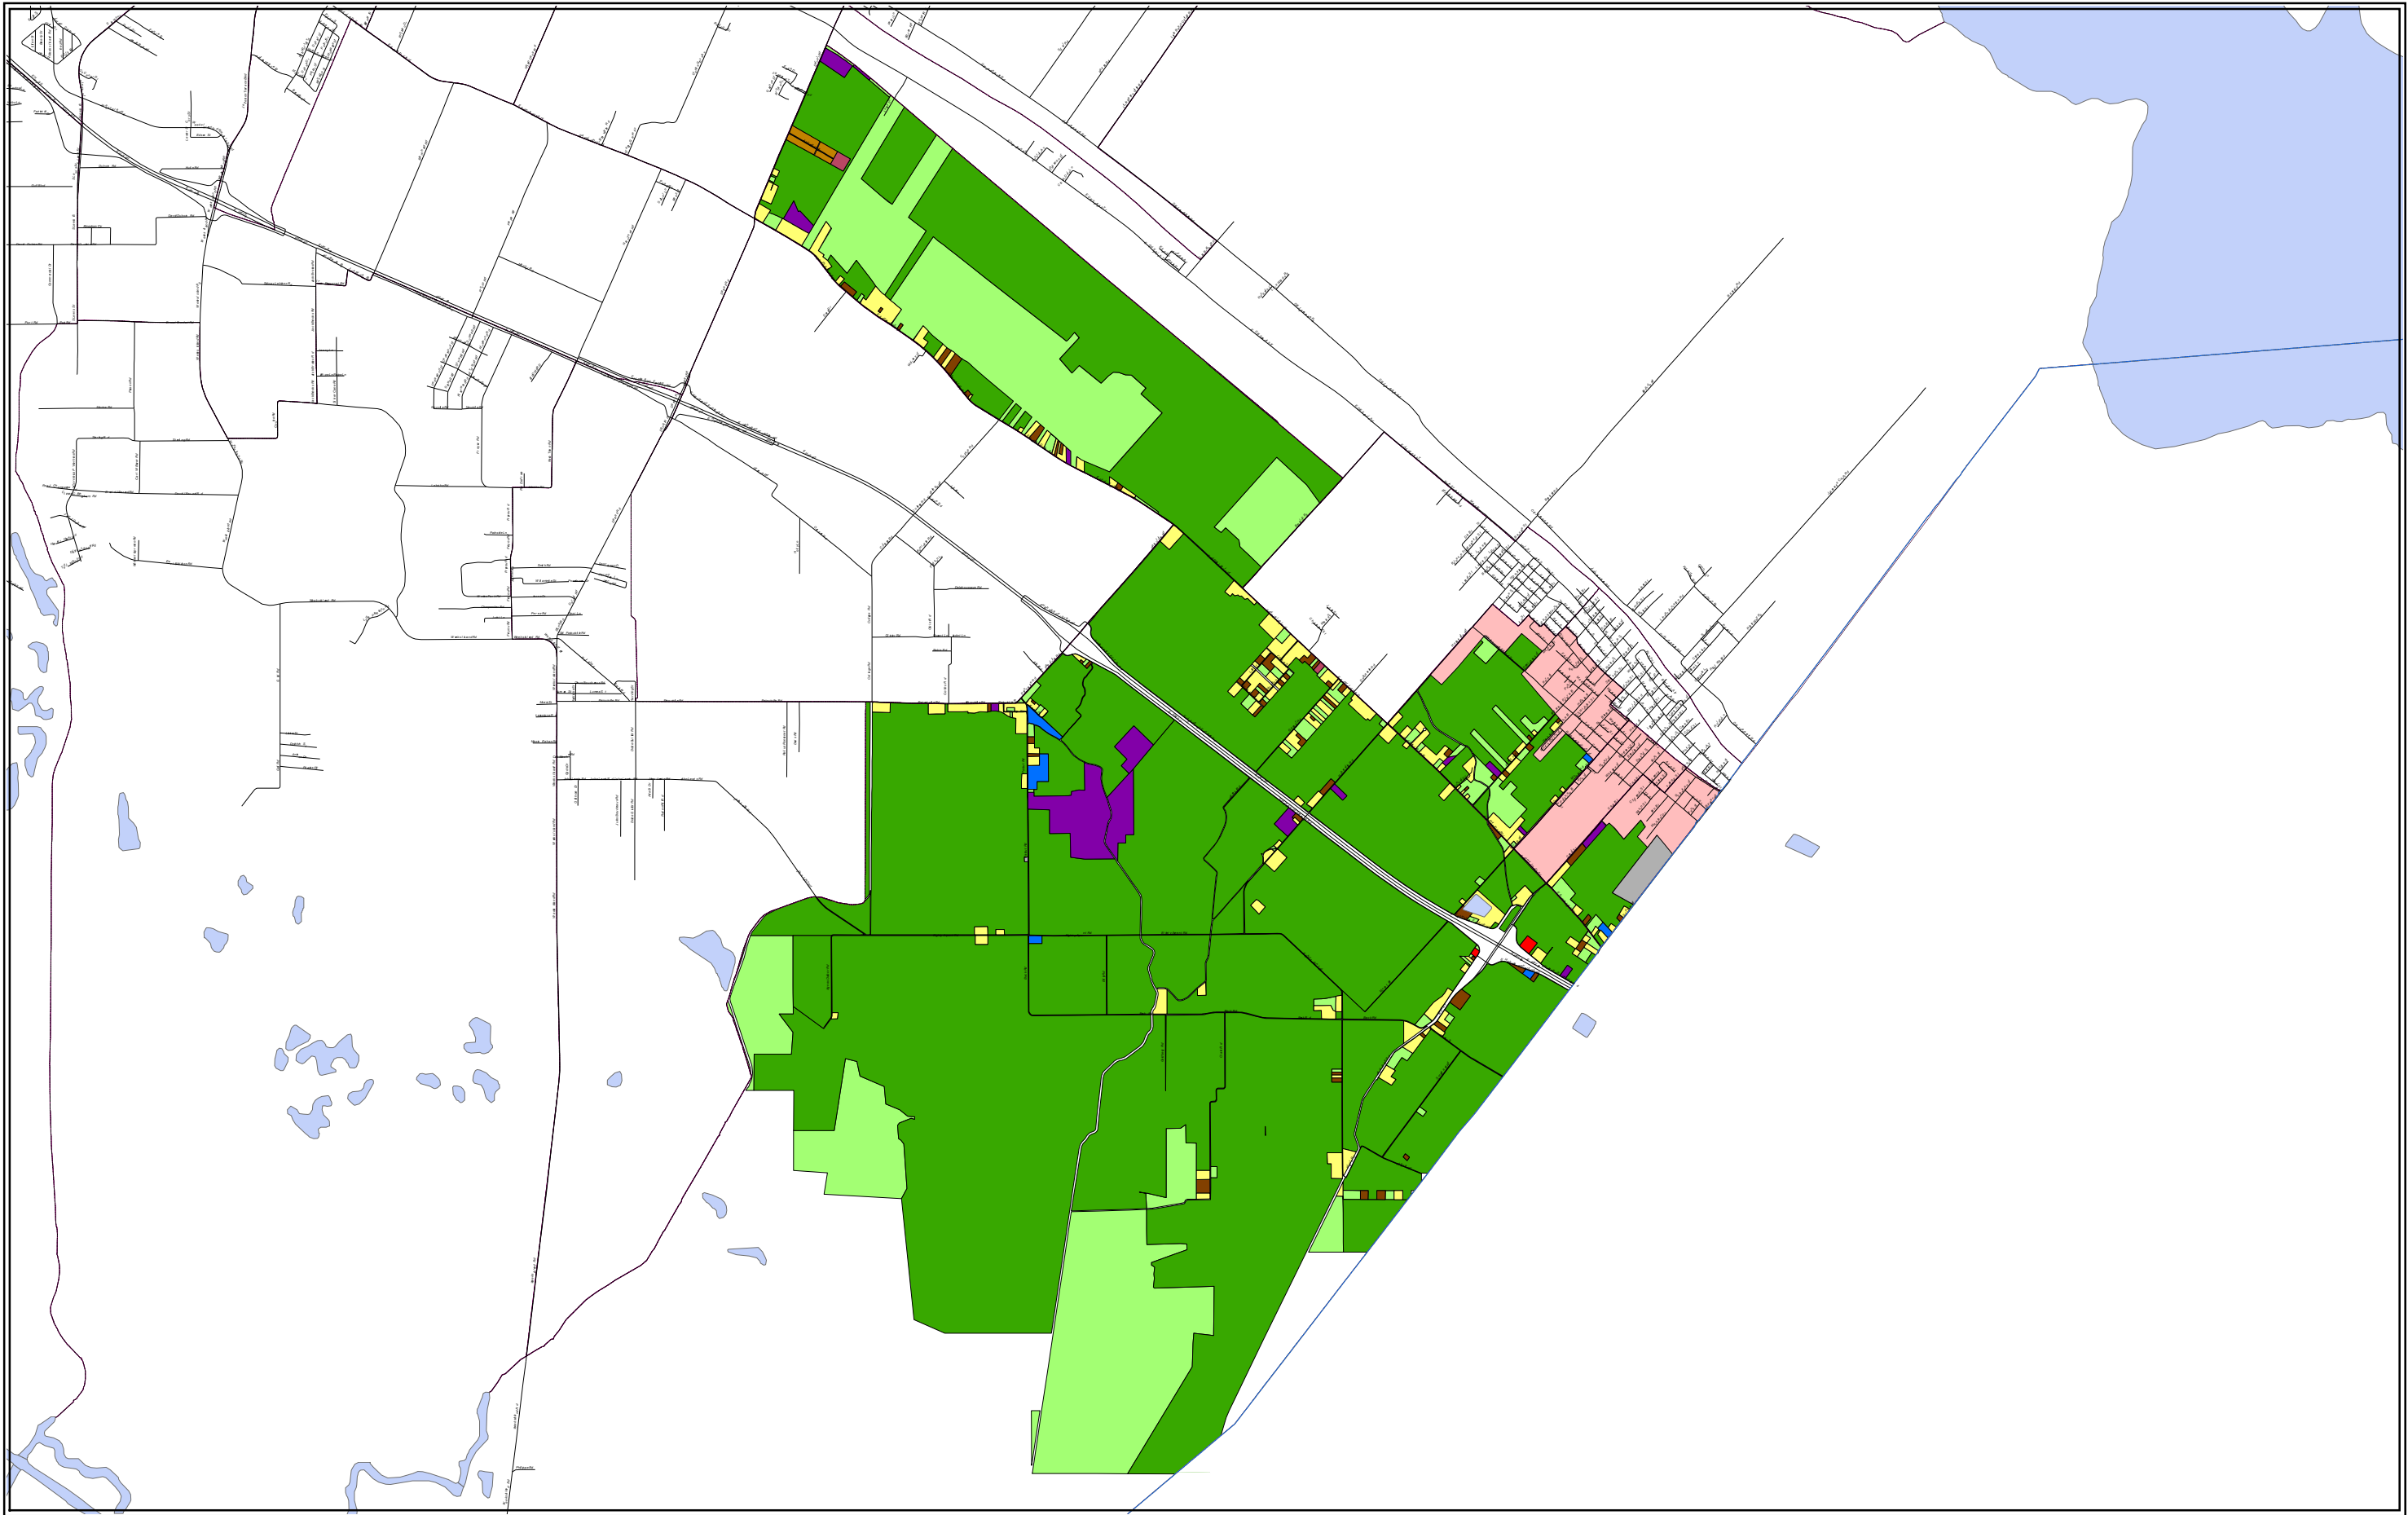

Iberia Parish Regional Planning Commission

Existing Land Use Study

- Legend**
- Existing_Land_Use_Study**
- <all other values>
- Exist_Use_**
- PS
 - Single Family
 - Multi Family
 - Mobile Home
 - Mobile Home Park
 - Commercial
 - Government/Public Services
 - Industrial
 - Agricultural
 - Vacant/Open Land
 - Environmentally Sensitive
 - Wellheads or Tanks
 - Religious