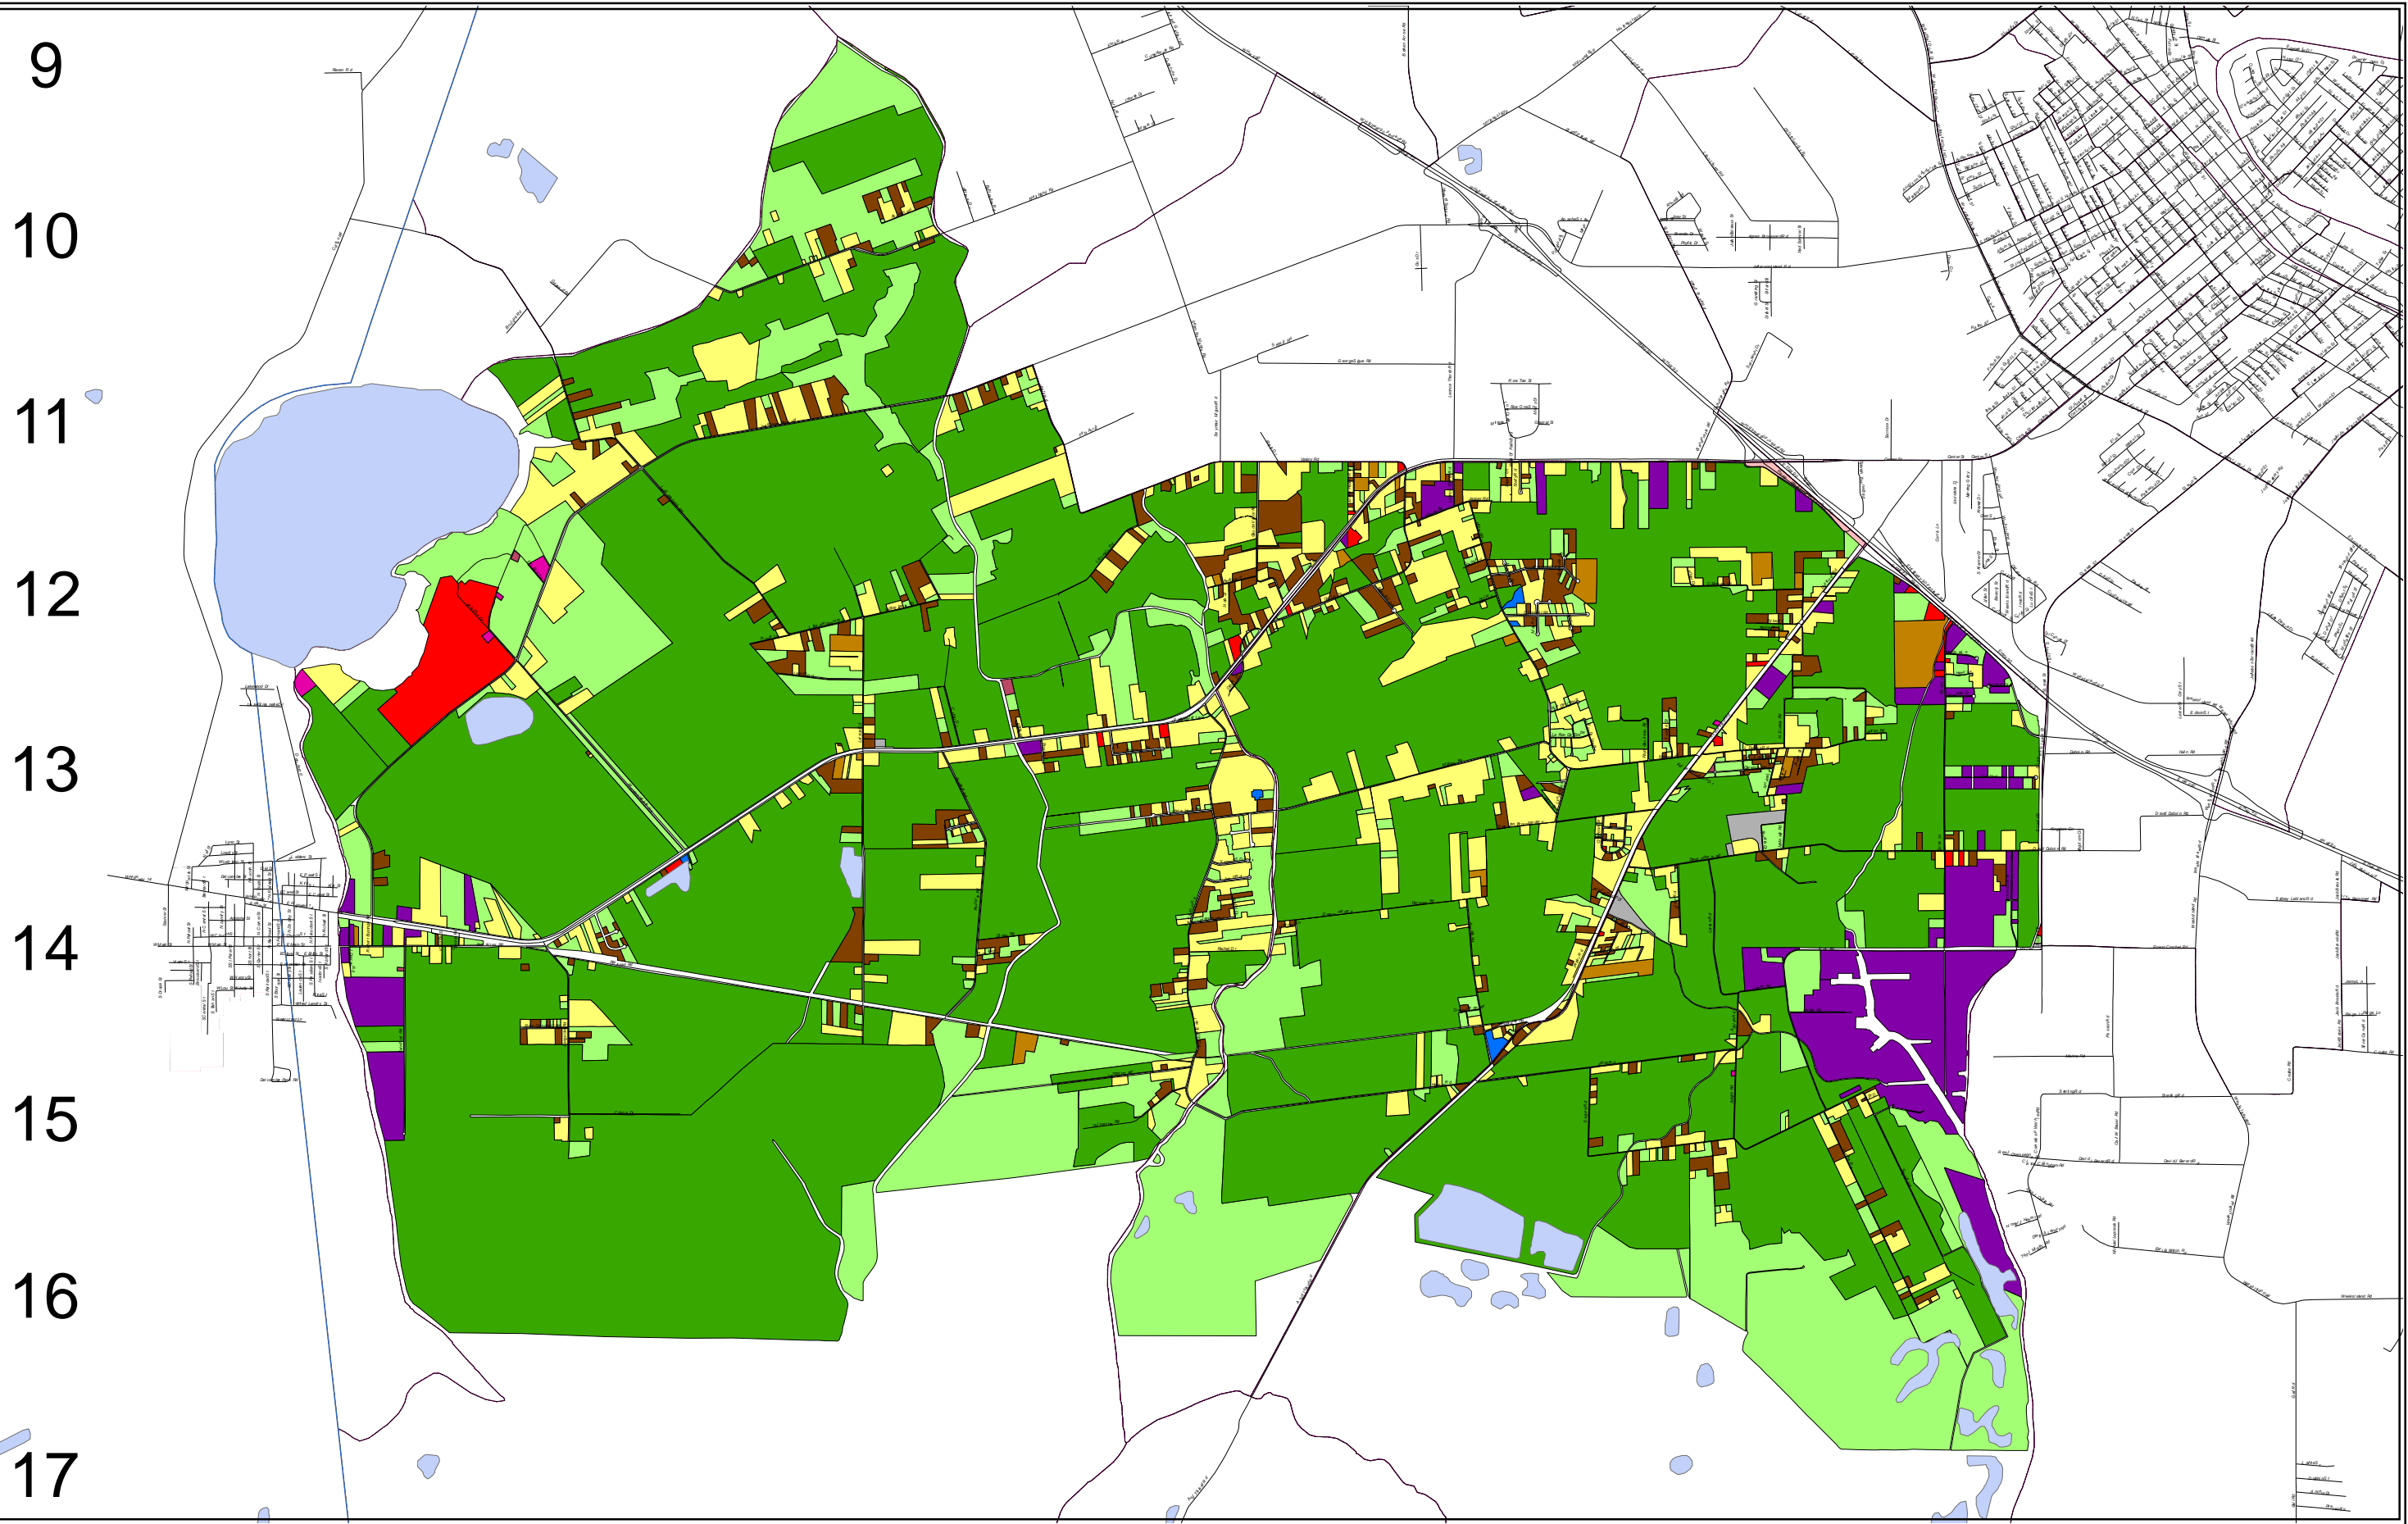

Iberia Parish Regional Planning Commission

Existing Land Use Study

9
10
11
12
13
14
15
16
17

- Legend**
- Existing Land Use Study**
- <all other values>
- Exist_Use_**
- PS
 - Single Family
 - Multi Family
 - Mobile Home
 - Mobile Home Park
 - Commercial
 - Government/Public Services
 - Industrial
 - Agricultural
 - Vacant/Open Land
 - Environmentally Sensitive
 - Wellheads or Tanks
 - Religious