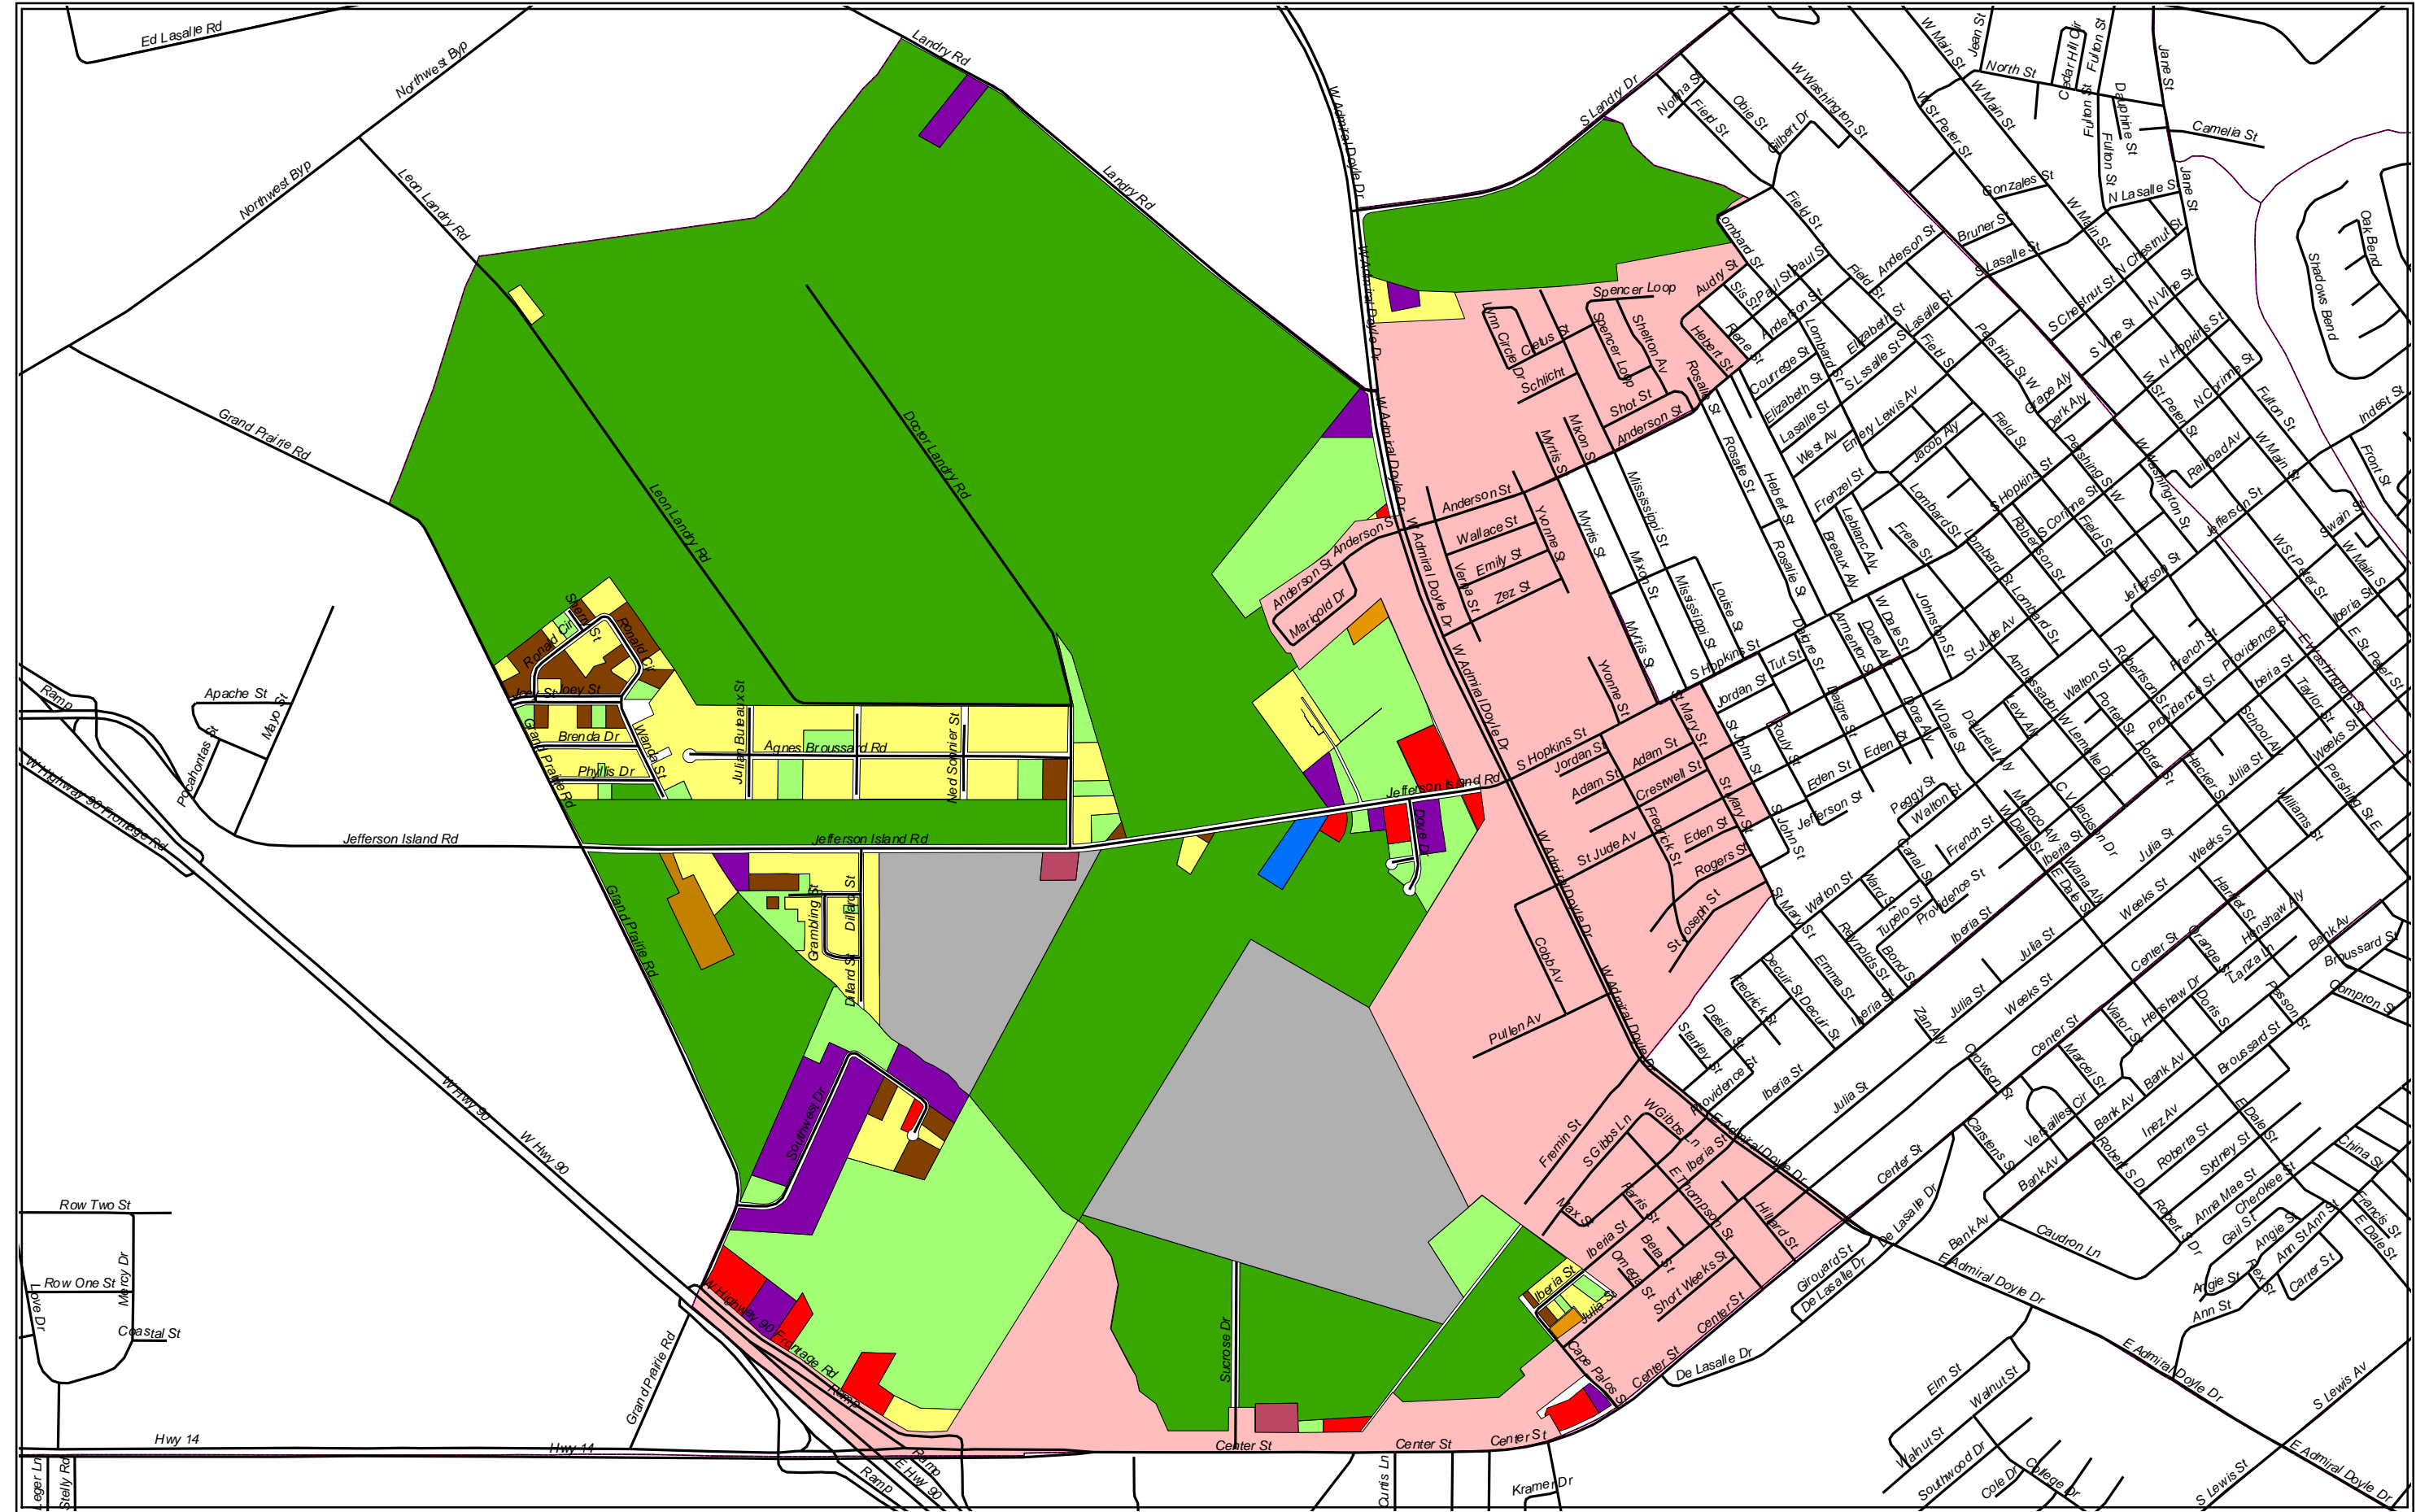

Iberia Parish Regional Planning Commission

Existing Land Use Study

- Legend**
- Existing Land Use Study**
- <all other values>
- Exist Use**
- PS
 - Single Family
 - Multi Family
 - Mobile Home
 - Mobile Home Park
 - Commercial
 - Government/Public Services
 - Industrial
 - Agricultural
 - Vacant/Open Land
 - Environmentally Sensitive
 - Wellheads or Tanks
 - Religious