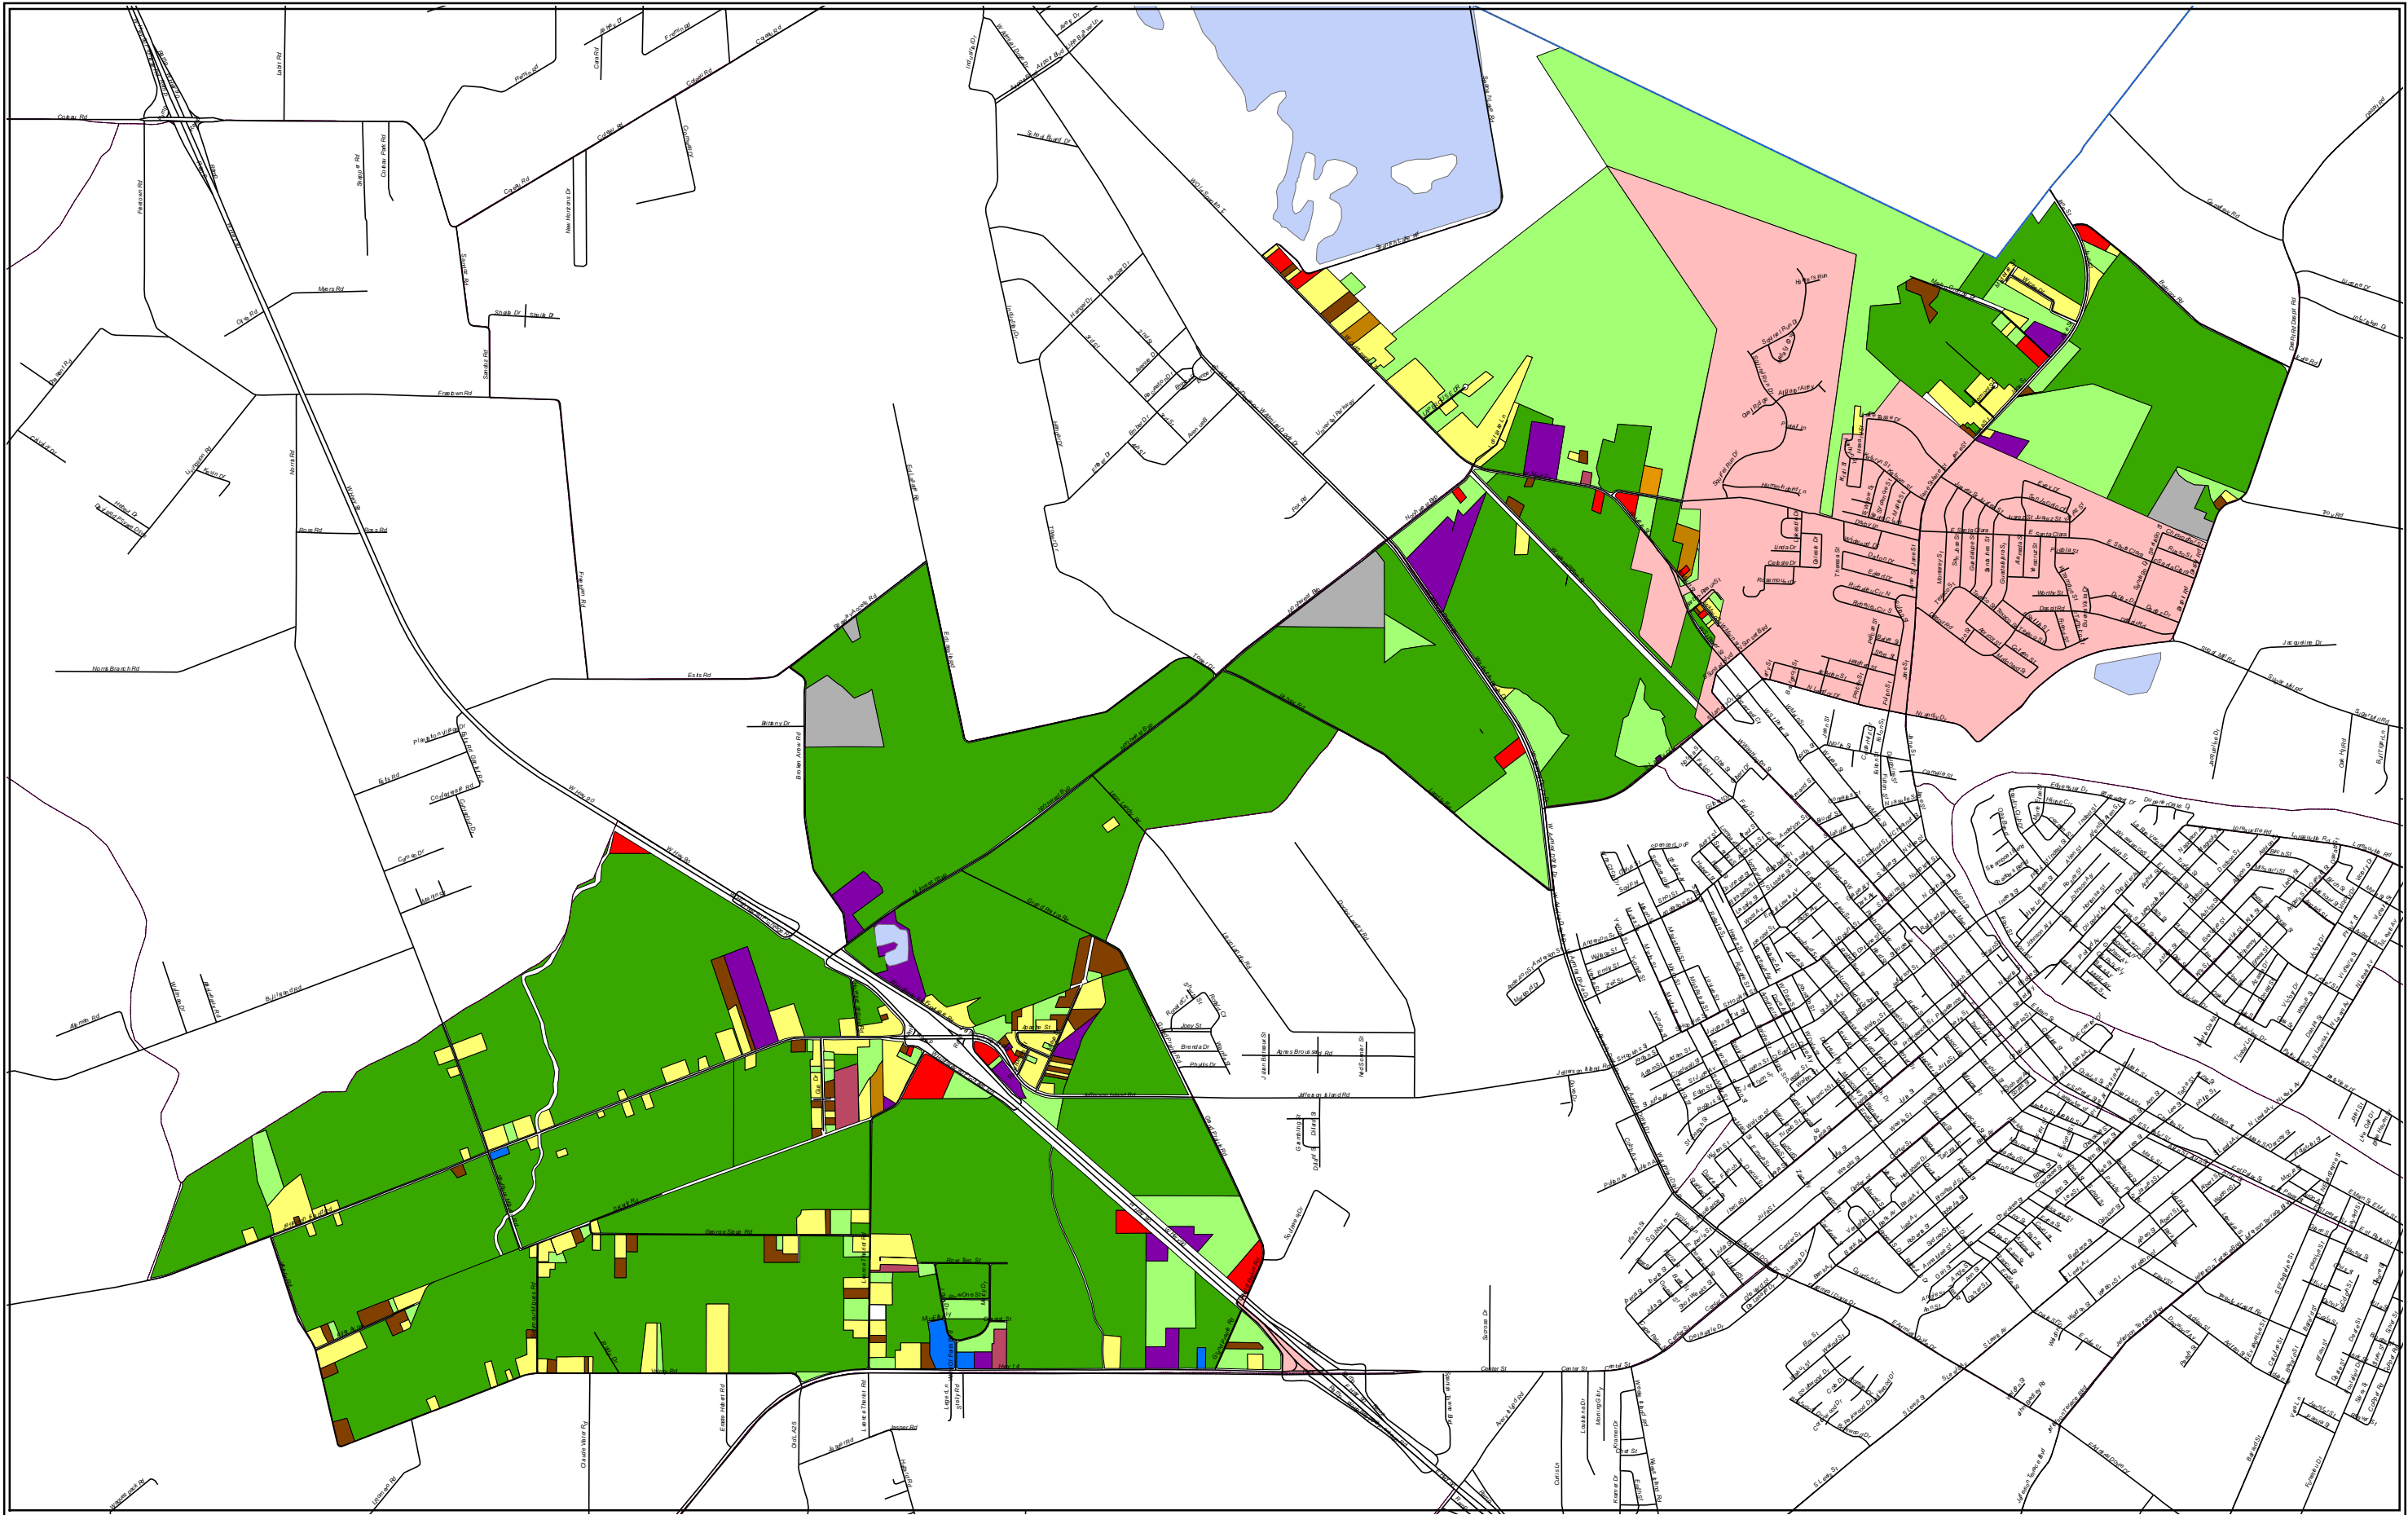

# Iberia Parish Regional Planning Commission

## Existing Land Use Study

- Legend**
- Existing Land Use Study**
- <all other values>
- Exist Use**
- PS
  - Single Family
  - Multi Family
  - Mobile Home
  - Mobile Home Park
  - Commercial
  - Government/Public Services
  - Industrial
  - Agricultural
  - Vacant/Open Land
  - Environmentally Sensitive
  - Wellheads or Tanks
  - Religious