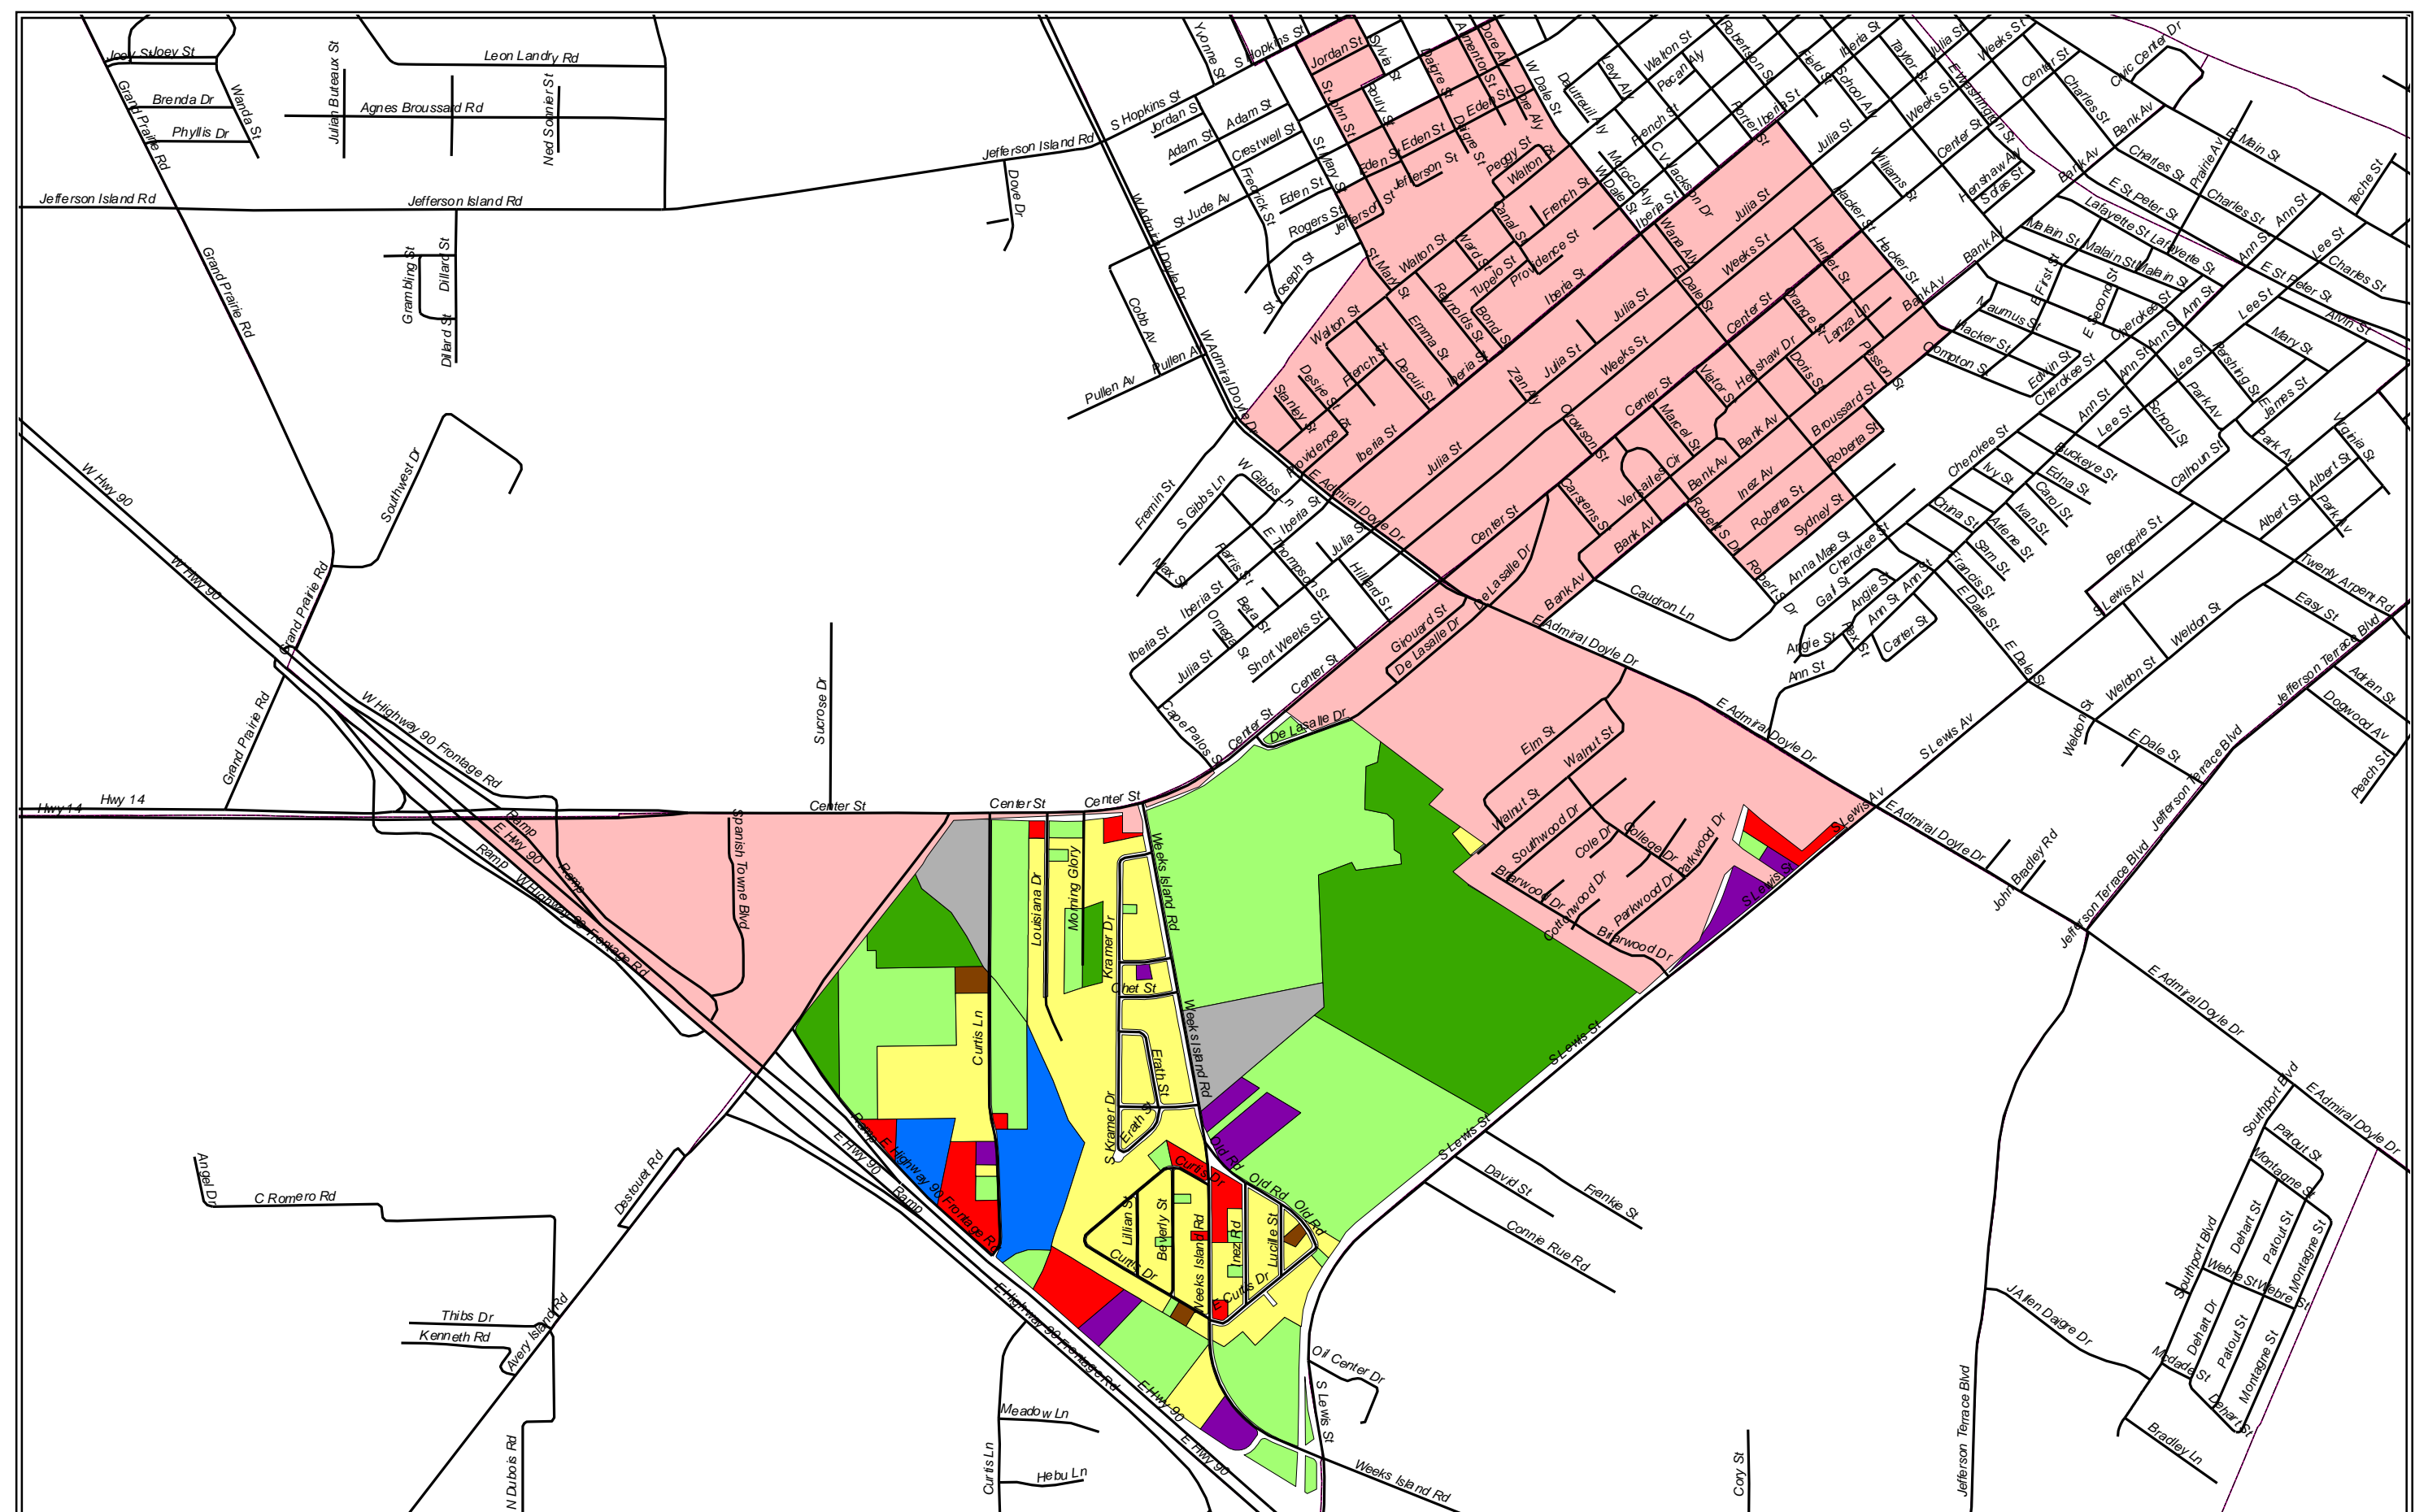

Iberia Parish Regional Planning Commission

Existing Land Use Study

Legend

Existing Land Use Study

- <all other values>

Exist Use

- PS
- Single Family
- Multi Family
- Mobile Home
- Mobile Home Park
- Commercial
- Government/Public Services
- Industrial
- Agricultural
- Vacant/Open Land
- Environmentally Sensitive
- Wellheads or Tanks
- Religious

DISTRICT 5