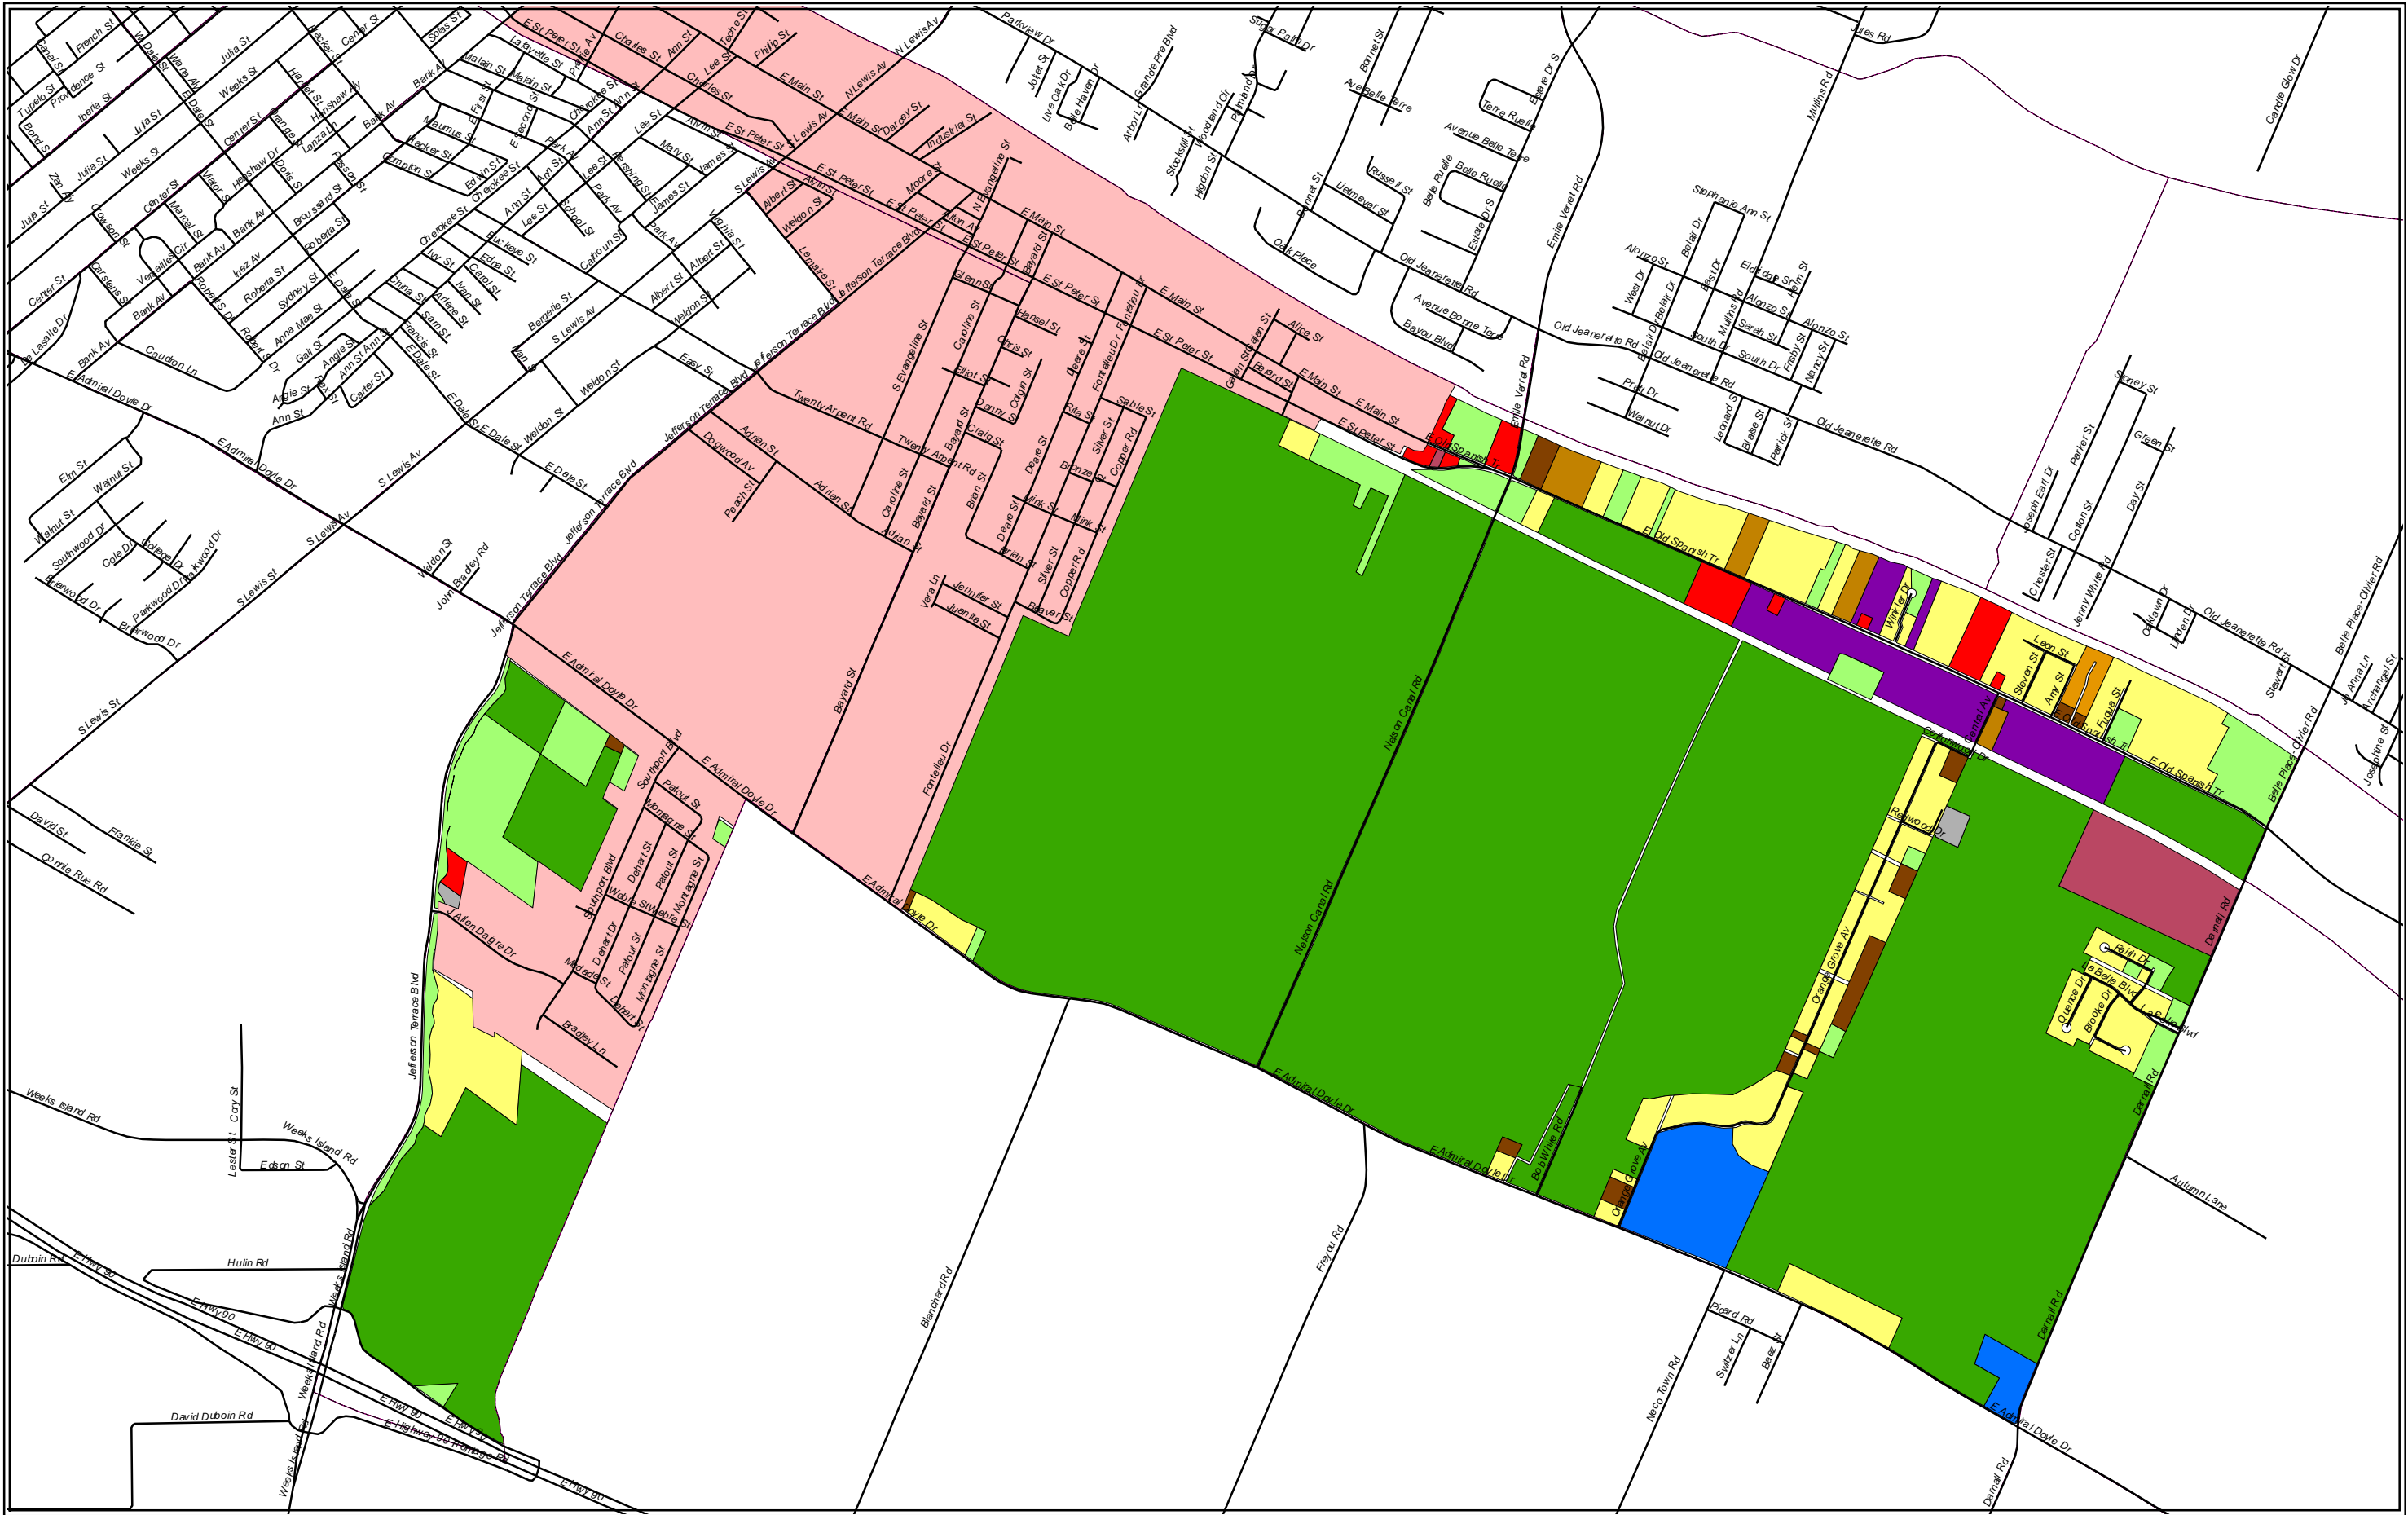

Iberia Parish Regional Planning Commission

Existing Land Use Study

- Legend**
- Existing Land Use Study**
- <all other values>
 - Exist Use**
 - PS
 - Single Family
 - Multi Family
 - Mobile Home
 - Mobile Home Park
 - Commercial
 - Government/Public Services
 - Industrial
 - Agricultural
 - Vacant/Open Land
 - Environmentally Sensitive
 - Wellheads or Tanks
 - Religious