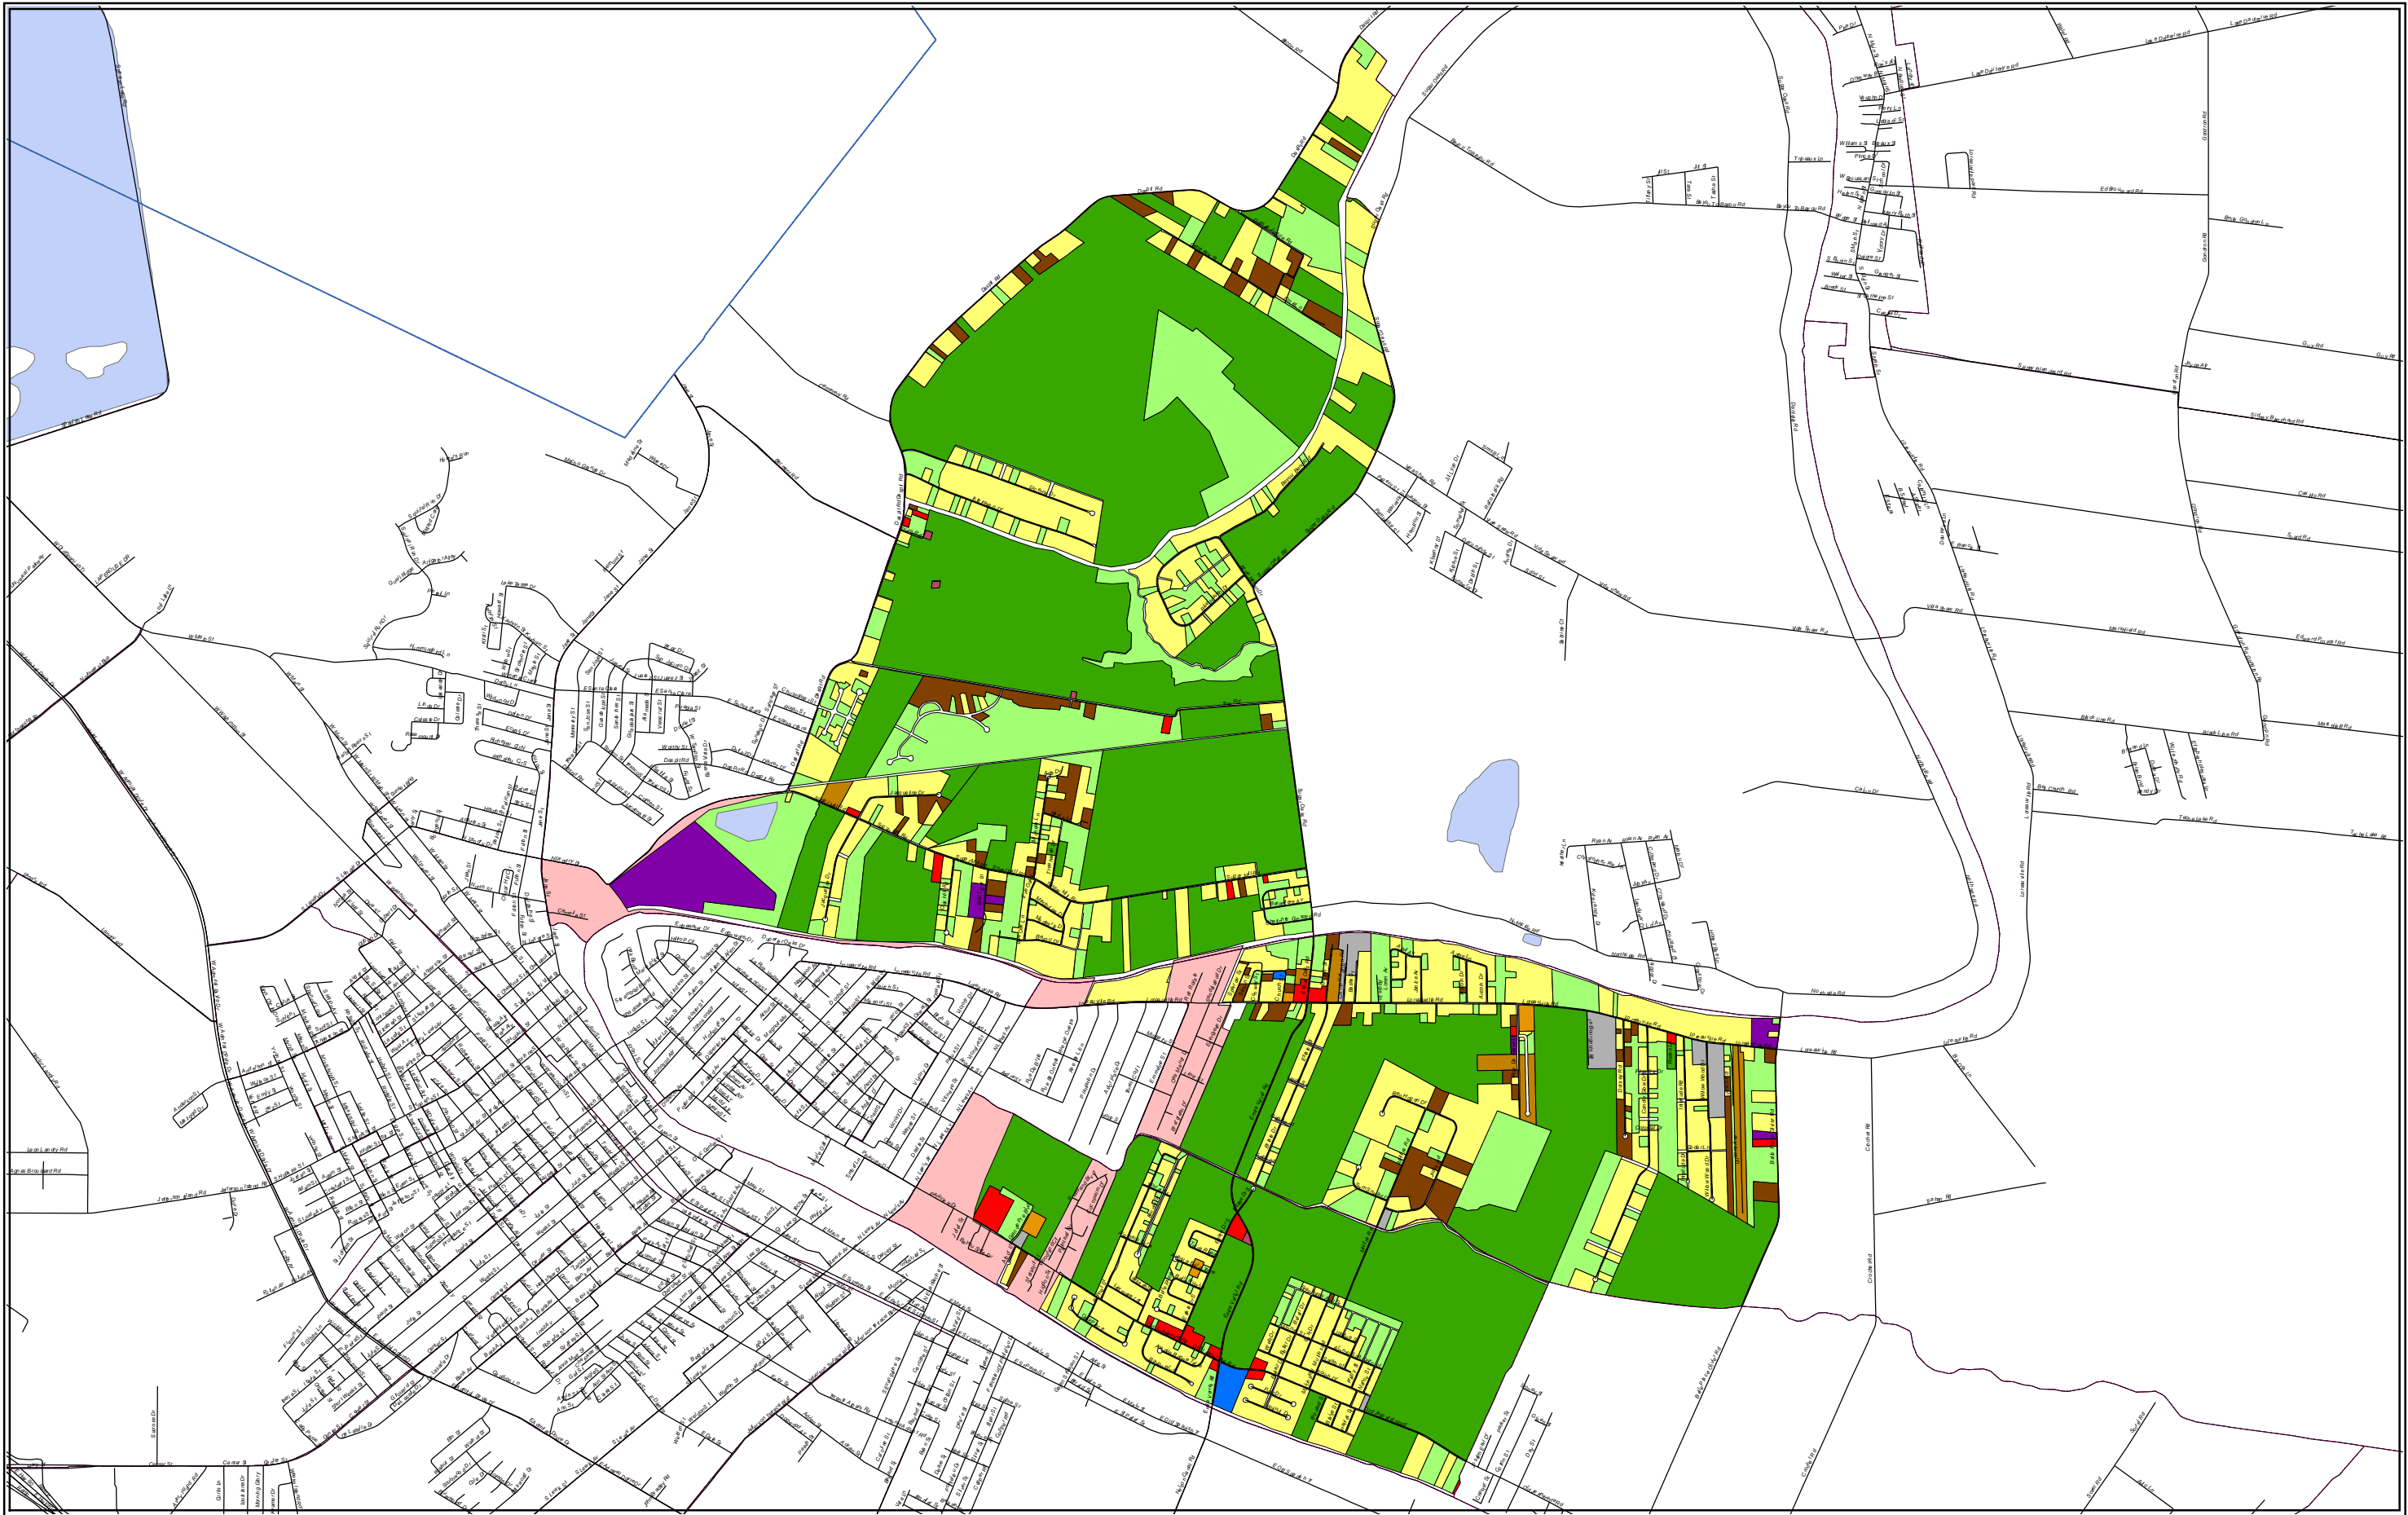

# Iberia Parish Regional Planning Commission

## Existing Land Use Study

- Legend**
- Existing Land Use Study**
- <all other values>
- Exist Use**
- PS
  - Single Family
  - Multi Family
  - Mobile Home
  - Mobile Home Park
  - Commercial
  - Government/Public Services
  - Industrial
  - Agricultural
  - Vacant/Open Land
  - Environmentally Sensitive
  - Wellheads or Tanks
  - Religious

**DISTRICT 8**