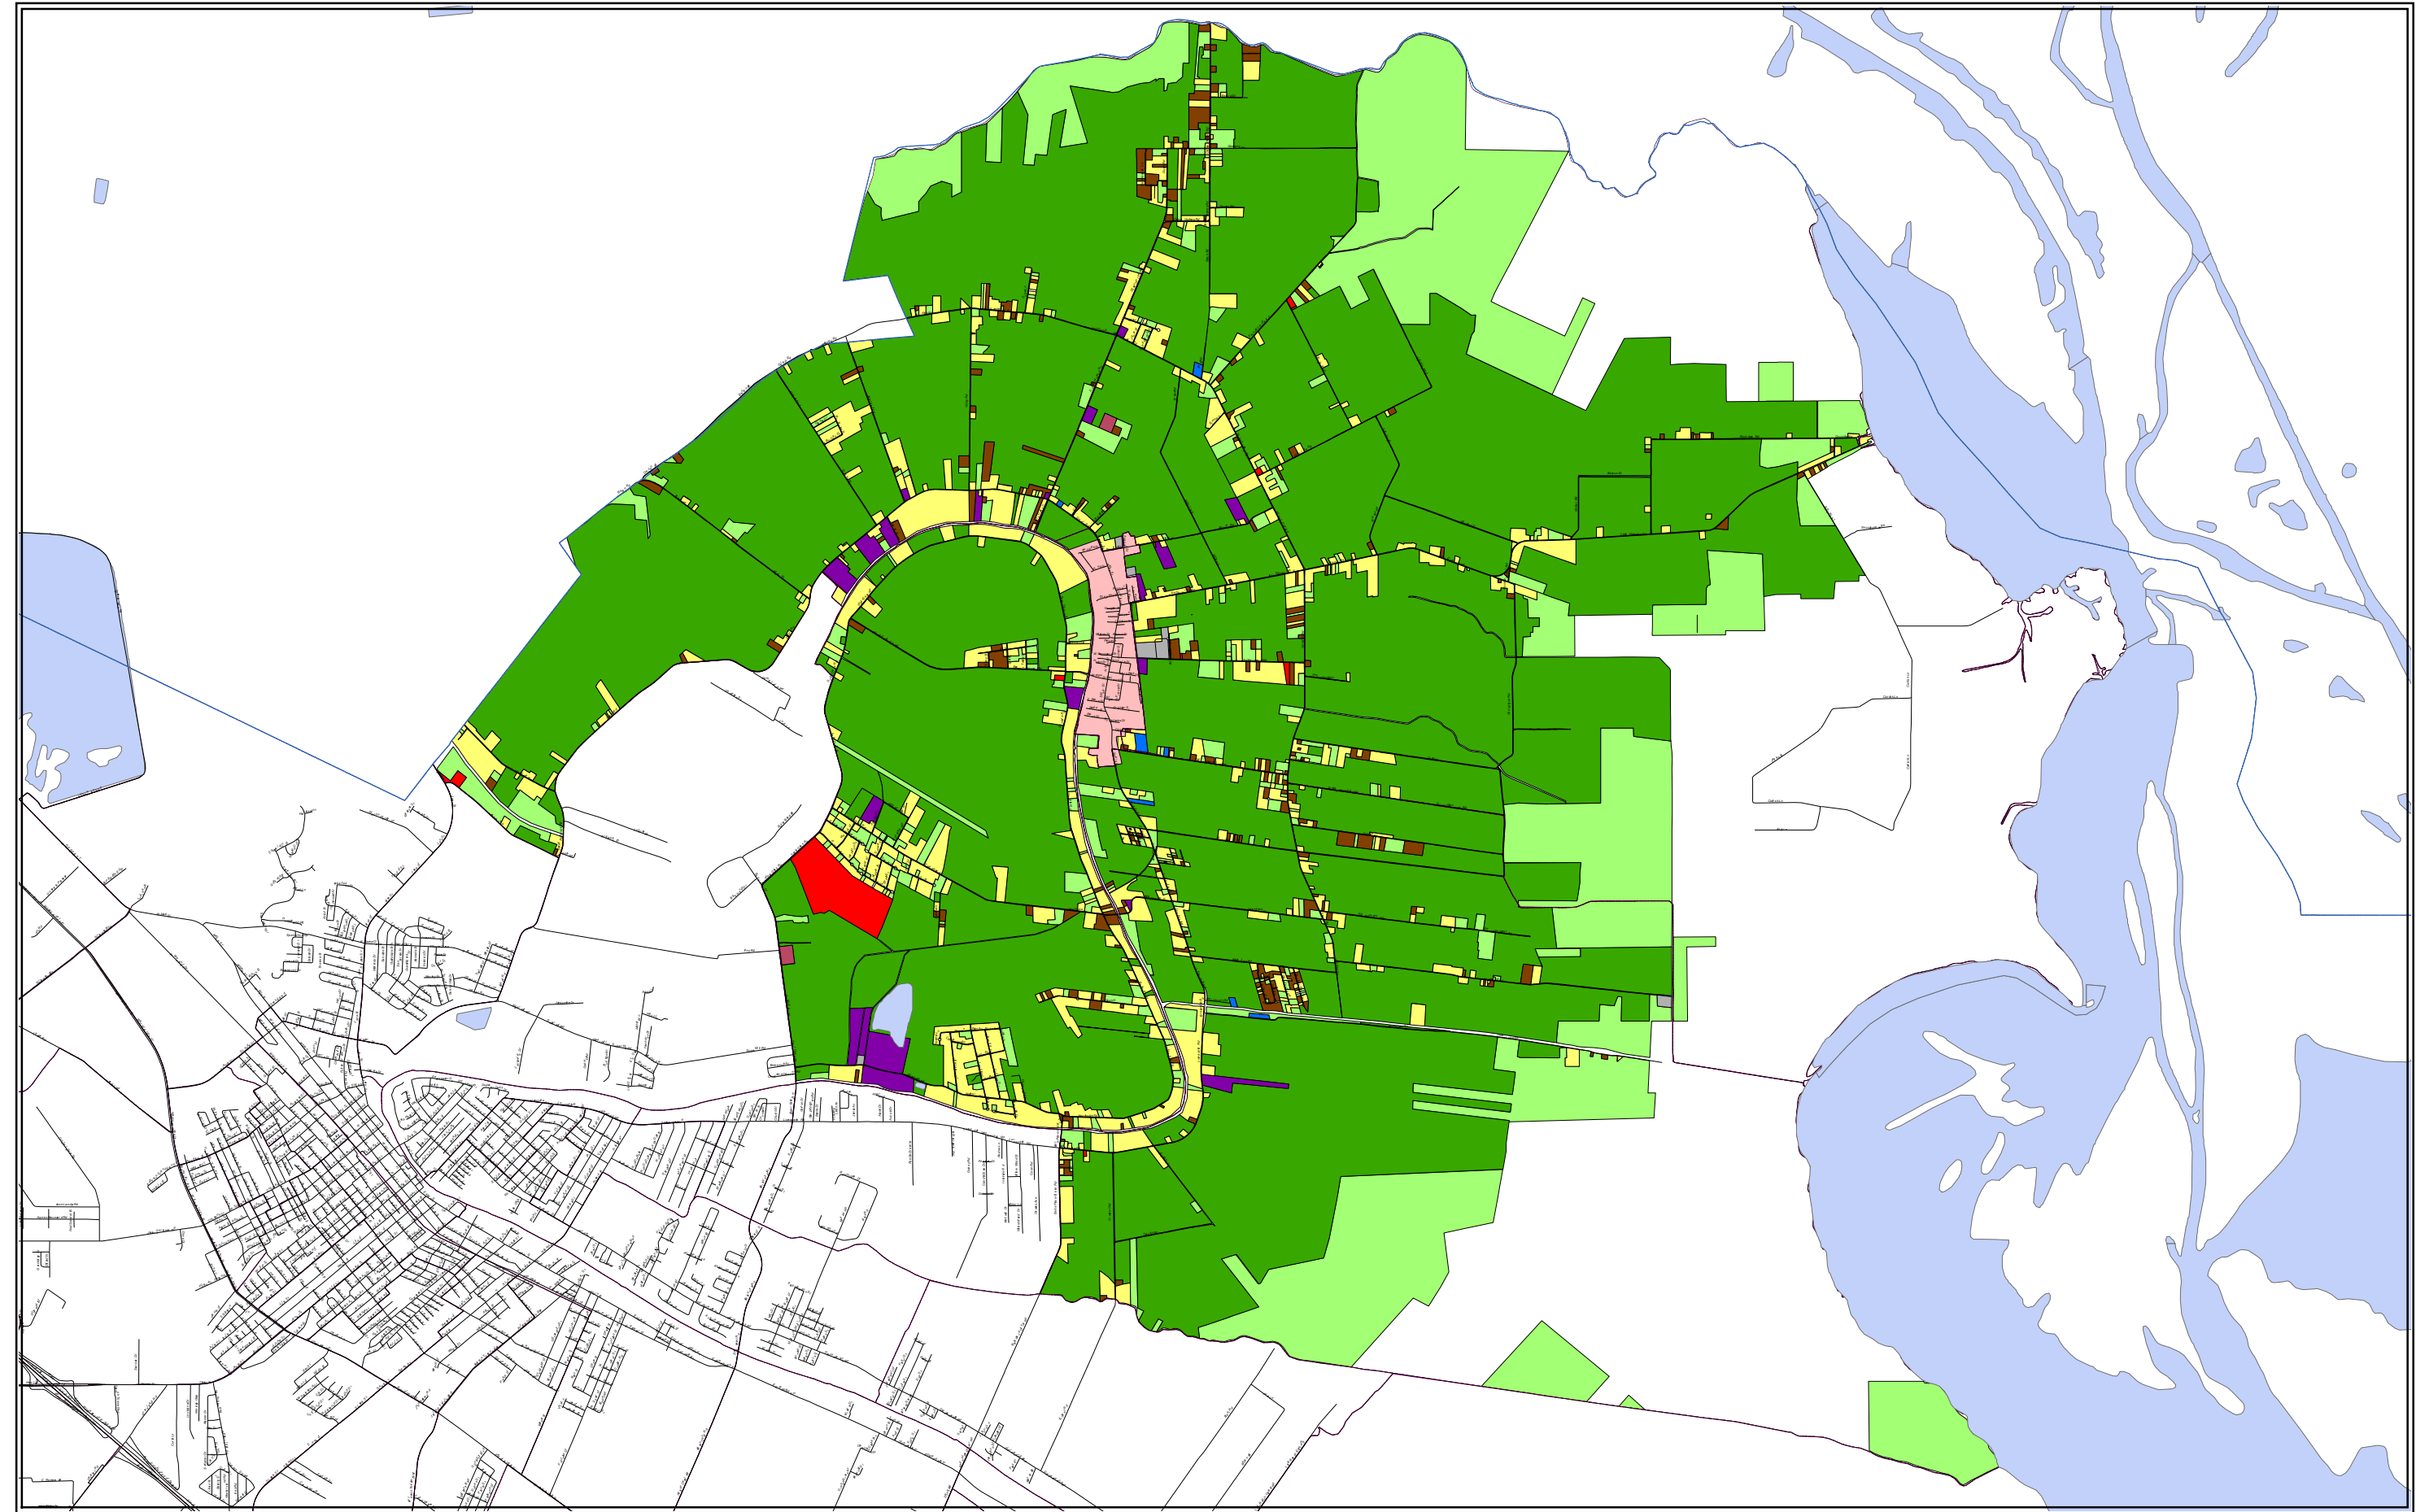

Iberia Parish Regional Planning Commission

Existing Land Use Study

- Legend**
- Existing Land Use Study**
- <all other values>
- Exist Use**
- PS
 - Single Family
 - Multi Family
 - Mobile Home
 - Mobile Home Park
 - Commercial
 - Government/Public Services
 - Industrial
 - Agricultural
 - Vacant/Open Land
 - Environmentally Sensitive
 - Wellheads or Tanks
 - Religious

DISTRICT 9