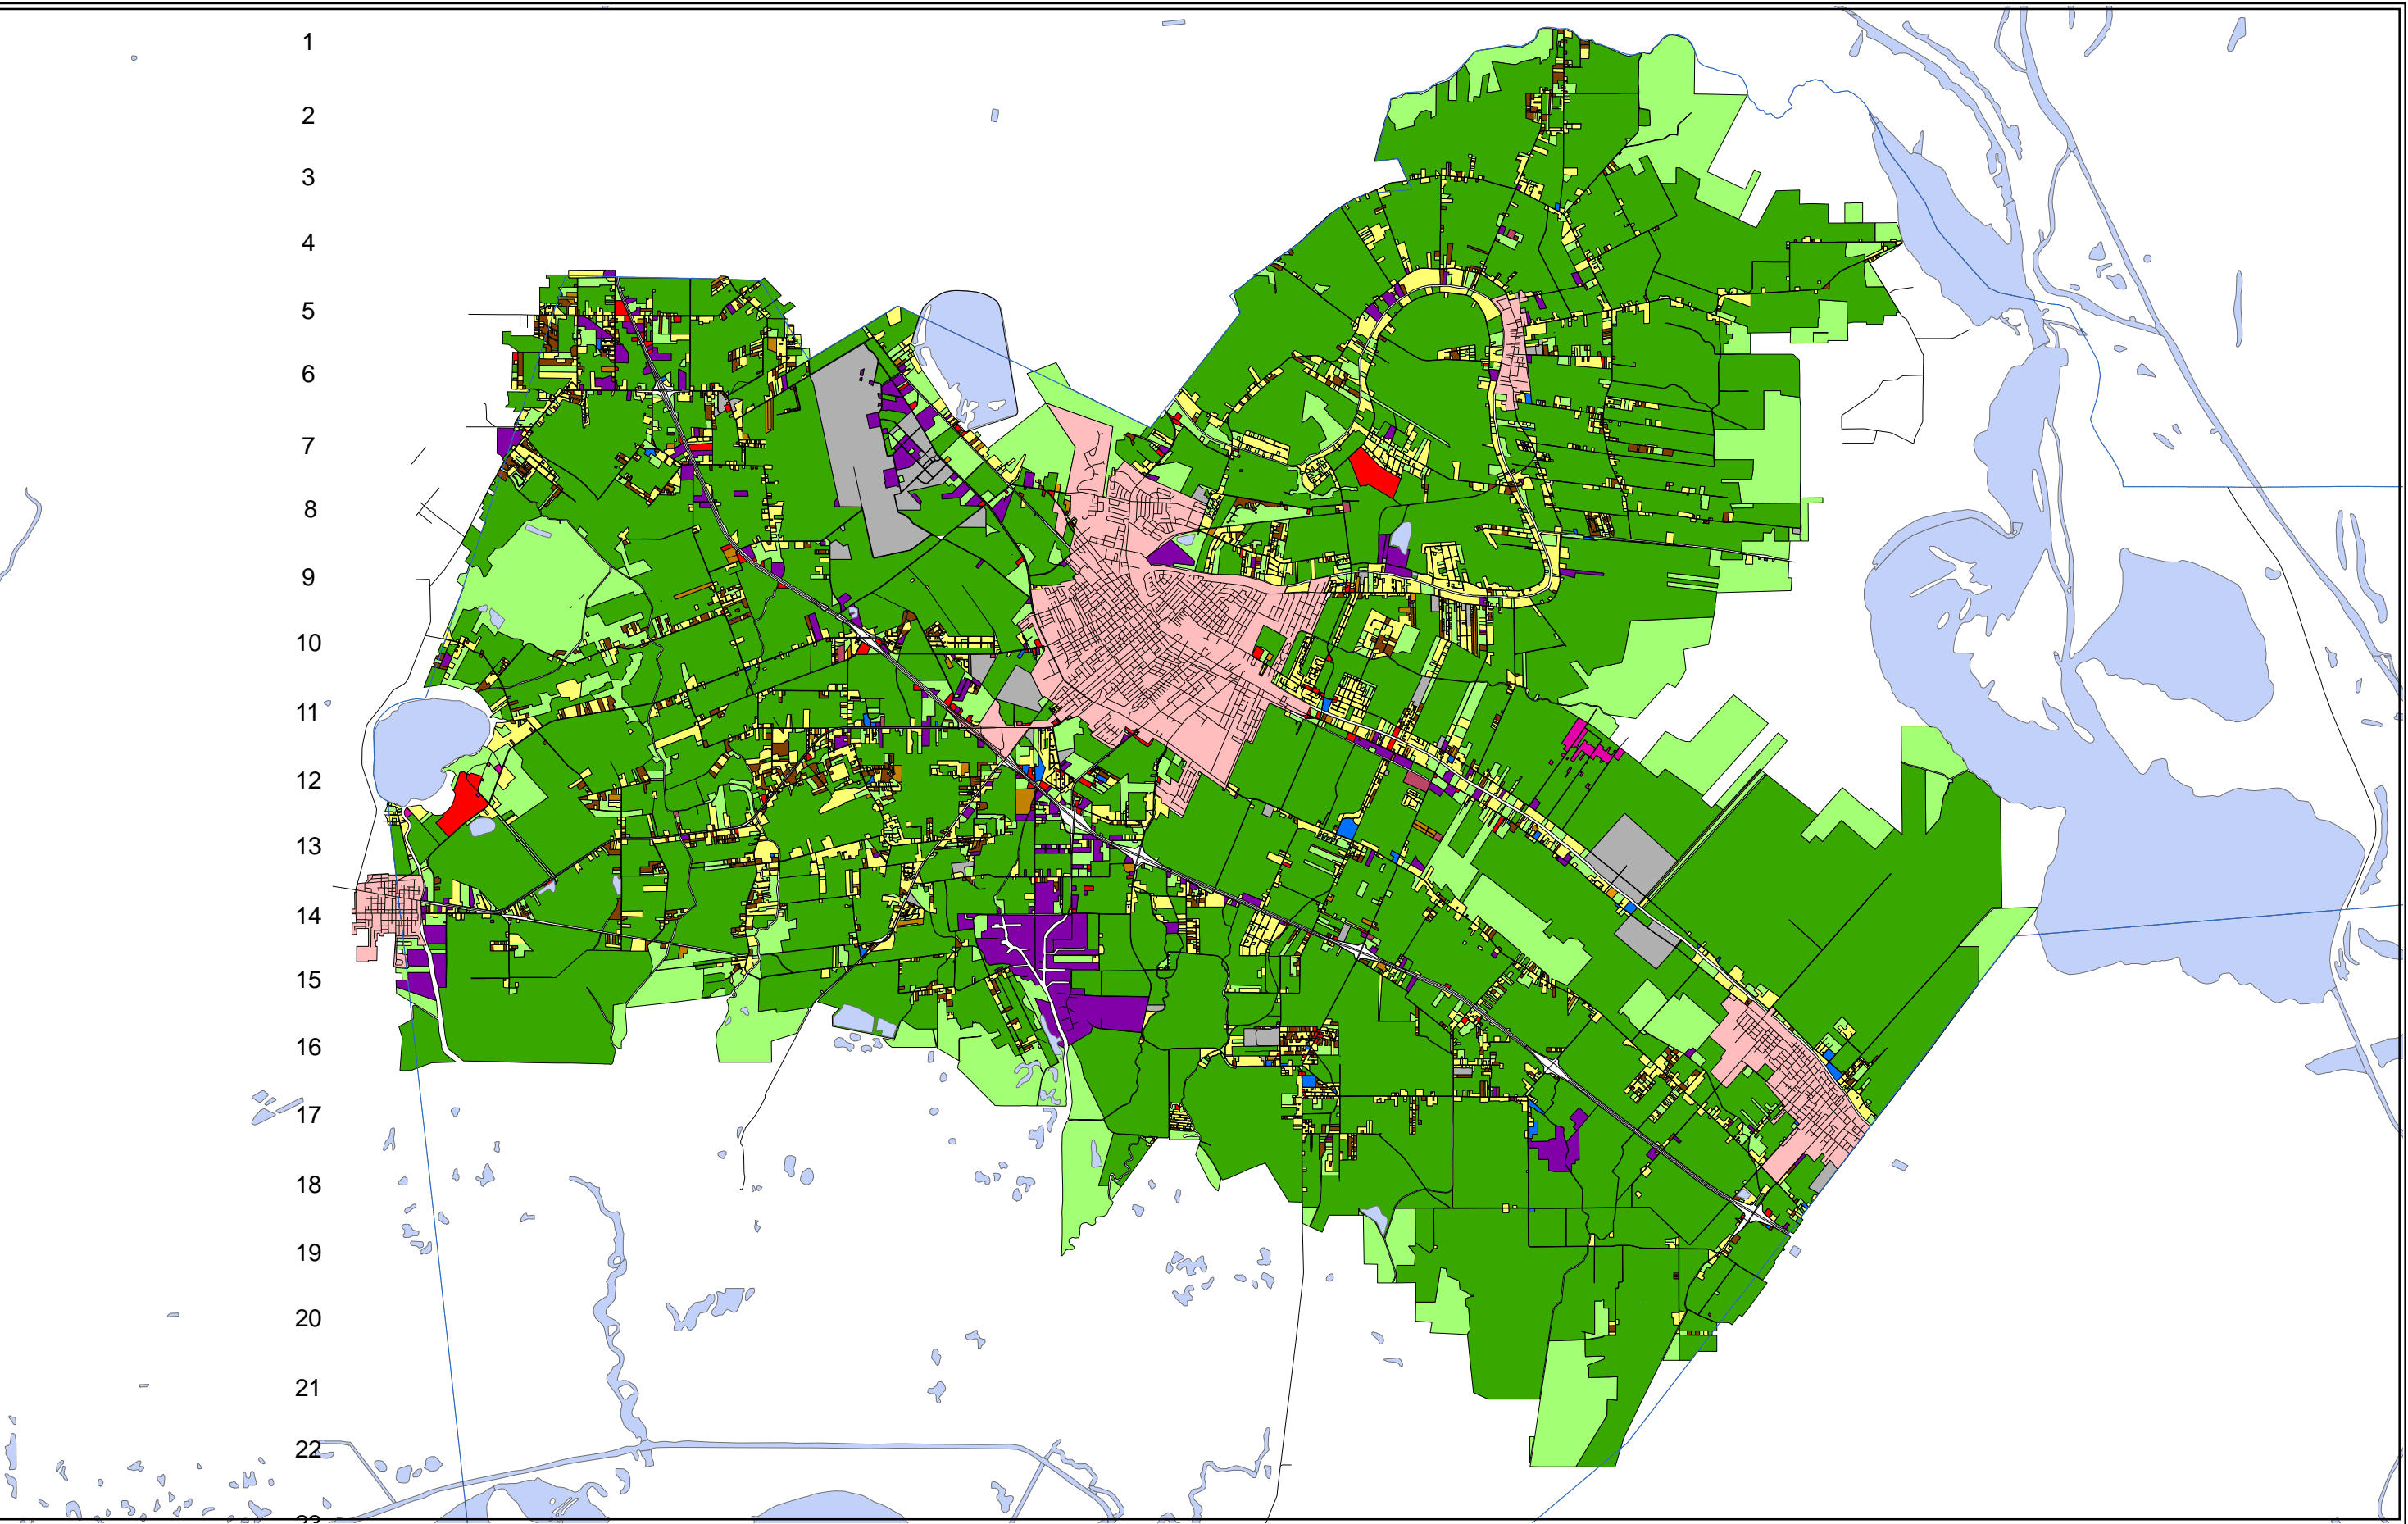

Iberia Parish Regional Planning Commission

Existing Land Use Study

1
2
3
4
5
6
7
8
9
10
11
12
13
14
15
16
17
18
19
20
21
22

- Legend**
- Existing_Land_Use_Study**
- <all other values>
- Exist_Use_**
- PS
 - Single Family
 - Multi Family
 - Mobile Home
 - Mobile Home Park
 - Commercial
 - Government/Public Services
 - Industrial
 - Agricultural
 - Vacant/Open Land
 - Environmentally Sensitive
 - Wellheads or Tanks
 - Religious

ALL DISTRICTS