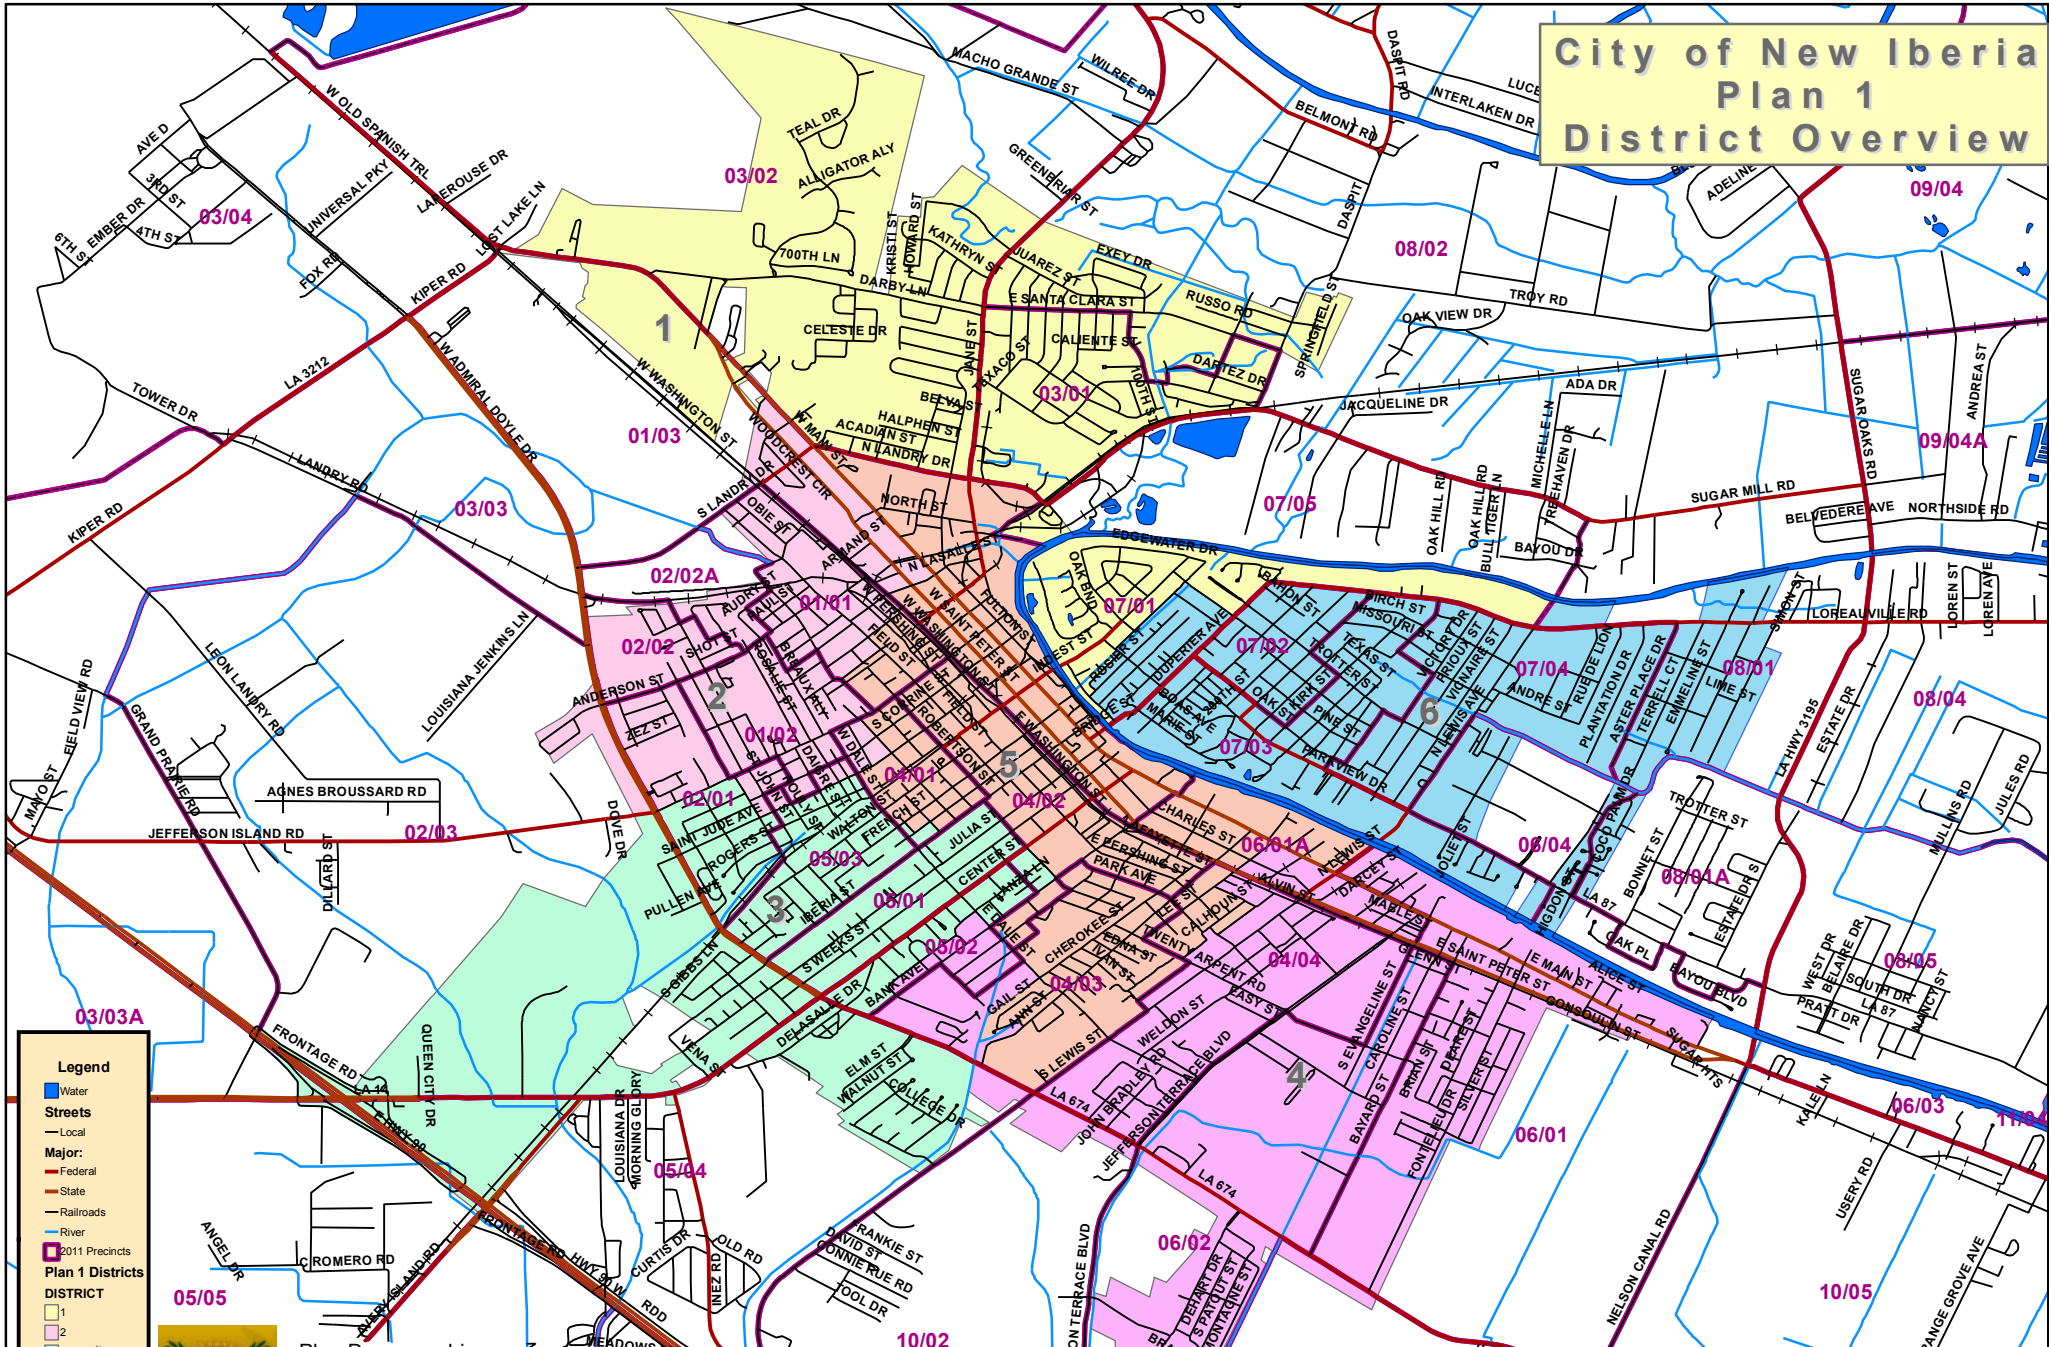

City of New Iberia Plan 1 District Overview

Legend

- Water
- Streets
 - Local
 - Major:
 - Federal
 - State
 - Railroads
 - River
- 2011 Precincts
- Plan 1 Districts
- DISTRICT
 - 1
 - 2
 - 3
 - 4
 - 5
 - 6

Geographic Planning & Demographic Services
806 Sochen Green Rd. Duane, LA 70529
337-875-4344

Plan Demographics

DISTRICT	Ideal Pop	Pop	Deviation	% Deviation	White	% White	Black	% Black	18+ Pop	18+ White	% 18+W white	18+ Black
1	5103	5257	154	3%	4026	76.6%	917	17.4%	3926	3121	79.5%	583
2	5103	5122	19	0.4%	858	16.8%	3942	77%	3457	713	20.6%	2516
3	5103	4858	-245	-4.8%	2686	55.3%	1862	38.3%	3548	2222	62.6%	1123
4	5103	4966	-137	-2.7%	2480	49.9%	2125	42.8%	3677	2009	54.6%	1412
5	5103	5313	210	4.1%	1479	27.8%	3562	67%	3748	1232	32.9%	2337
6	5103	5101	-2	0%	4556	89.3%	393	7.7%	3919	3549	90.6%	265